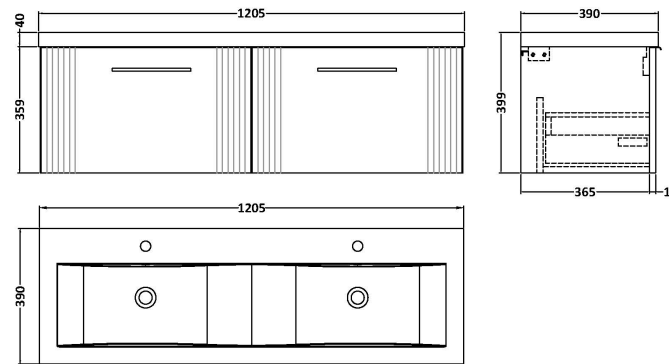

Sales Code: DPF894F

Description: 1200 W/H 2-Drawer Vanity & Double Basin

Packaging Details

Barcode: 5056462676883

Sales Code: FLT894

Description: 600 W/H Single Drawer Unit

Product Dimensions

Height (mm):	359
Width (mm):	600
Depth (mm):	383
Nett Weight (kg):	13

Packaging Dimensions

Height (mm):	380
Width (mm):	620
Depth (mm):	405
Gross Weight (kg):	13.5

Packaging Data

Box Colour:	Brown Cardboard Box - Printed
Box Qty:	0
Label Size:	0 x 0
Label Colour:	Not Applicable
Label Qty:	0

Outer Box Dimensions (If Applicable)

Height (mm):	
Width (mm):	
Depth (mm):	
Gross Weight (kg):	
Barcode:	5056462655475

Product Details

Country of Origin:	China
Fitting Instruction:	No
CE & UKCA:	
FSC Certified Materials:	Yes
Colour:	Satin Green
Construction Method:	Cam & Wood Dowel
Construction Type:	Rigid
Cabinet Finish:	MFC Painted Gloss
Fascia Finish:	Mdf Painted Gloss
Cabinet Thickness (mm):	16
Fascia Thickness (mm):	18
Drawer Included:	Yes
Drawer Type:	80mm High Metal S/C Inc Galler
No of Shelves:	0
Hinge Type:	Not Applicable
Hinge Included:	No
Adjustable Legs:	No, Not Required
Fixings Included:	Yes
Handle Style:	Modern
Waste Shroud:	Yes
Handle Included:	Yes, Supplied
Handle Type:	Finger Pull

Sales Code: CBM424

Description: Double Ceramic Basin 1208X392

Product Dimensions

Height (mm):	390
Width (mm):	1205
Depth (mm):	175
Nett Weight (kg):	27

Packaging Dimensions

Height (mm):	205
Width (mm):	1270
Depth (mm):	510
Gross Weight (kg):	27