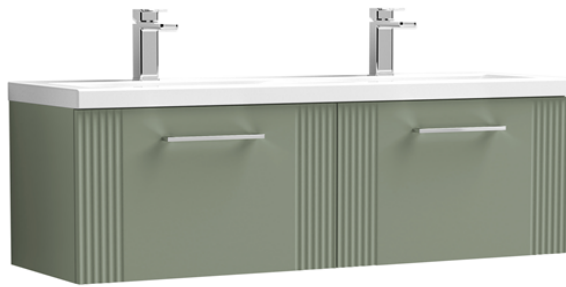

Sales Code: DPF894F

Description: 1200 W/H 2-Drawer Vanity & Double Basin

Packaging Details

Barcode: 5056462676883

Sales Code: FLT894

Description: 600 W/H Single Drawer Unit

Product Dimensions

Height (mm):	359
Width (mm):	600
Depth (mm):	383
Nett Weight (kg):	13

Outer Box Dimensions (If Applicable)

Height (mm):	
Width (mm):	
Depth (mm):	
Gross Weight (kg):	
Barcode:	5056462655475

Product Details

Country of Origin:	China
Fitting Instruction:	No
CE & UKCA:	
FSC Certified Materials:	Yes
Colour:	Satin Green
Construction Method:	Cam & Wood Dowel
Construction Type:	Rigid
Cabinet Finish:	MFC Painted Gloss
Fascia Finish:	Mdf Painted Gloss
Cabinet Thickness (mm):	16
Fascia Thickness (mm):	18
Drawer Included:	Yes
Drawer Type:	80mm High Metal S/C Inc Galler
No of Shelves:	0
Hinge Type:	Not Applicable
Hinge Included:	No
Adjustable Legs:	No, Not Required
Fixings Included:	Yes
Handle Style:	Modern
Waste Shroud:	Yes
Handle Included:	Yes, Supplied
Handle Type:	Finger Pull

Sales Code: CBM424

Description: Double Ceramic Basin 1208X392

Product Dimensions

Height (mm):	390
Width (mm):	1205
Depth (mm):	175
Nett Weight (kg):	27

Packaging Dimensions

Height (mm):	205
Width (mm):	1270
Depth (mm):	510
Gross Weight (kg):	27