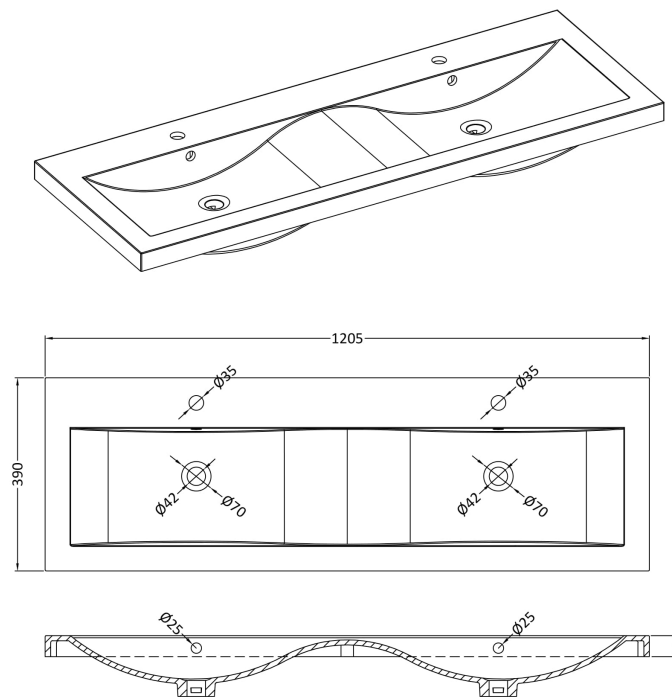

Packaging Dimensions

Height (mm):	520
Width (mm):	620
Depth (mm):	405
Gross Weight (kg):	23

Packaging Data

Box Colour:	Brown Cardboard Box - Printed
Box Qty:	0
Label Size:	0 x 0
Label Colour:	Not Applicable
Label Qty:	0

Outer Box Dimensions (If Applicable)

Height (mm):	
Width (mm):	
Depth (mm):	
Gross Weight (kg):	
Barcode:	5056462655482

Product Details

Country of Origin:	China
Fitting Instruction:	No
CE & UKCA:	
FSC Certified Materials:	Yes
Colour:	Satin White
Construction Method:	Cam & Wood Dowel
Construction Type:	Rigid
Cabinet Finish:	MFC Painted Gloss
Fascia Finish:	Mdf Painted Gloss
Cabinet Thickness (mm):	16
Fascia Thickness (mm):	18
Drawer Included:	Yes
Drawer Type:	80mm High Metal Softclose
No of Shelves:	0
Hinge Type:	Not Applicable
Hinge Included:	No
Adjustable Legs:	No, Not Required
Fixings Included:	Yes
Handle Style:	Modern
Waste Shroud:	Yes
Handle Included:	Yes, Supplied
Handle Type:	Finger Pull

Sales Code: CBM424

Description: Double Ceramic Basin 1208X392

Product Dimensions

Height (mm):	390
Width (mm):	1205
Depth (mm):	175
Nett Weight (kg):	27

Packaging Dimensions

Height (mm):	205
Width (mm):	1270
Depth (mm):	510
Gross Weight (kg):	27

Packaging Data

Box Colour:	Brown Cardboard Box - Printed
Box Qty:	1
Label Size:	100 x 50
Label Colour:	White Label
Label Qty:	2

Outer Box Dimensions (If Applicable)

Height (mm):	
Width (mm):	
Depth (mm):	
Gross Weight (kg):	
Barcode:	5056211875826