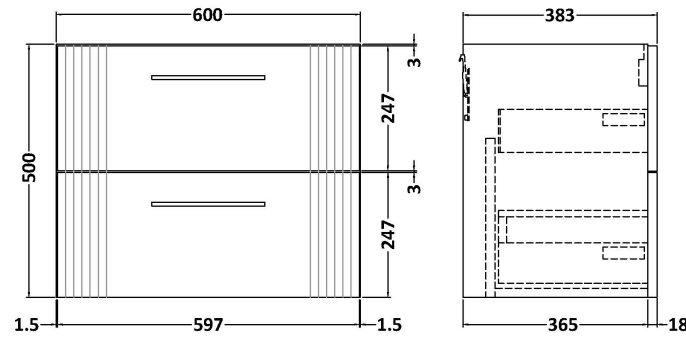

Sales Code: DPF193F

Description: 1200 W/H 4-Drawer Vanity & Double Basin

Packaging Details

Barcode: 5056462676913

Sales Code: FLT193

Description: 600 W/H 2-Drawer Unit

Product Dimensions

Height (mm):	500
Width (mm):	600
Depth (mm):	383
Nett Weight (kg):	22.5

Packaging Dimensions

Height (mm):	520
Width (mm):	620
Depth (mm):	405
Gross Weight (kg):	23

Packaging Data

Box Colour:	Brown Cardboard Box - Printed
Box Qty:	0
Label Size:	0 x 0
Label Colour:	Not Applicable
Label Qty:	0

Outer Box Dimensions (If Applicable)

Height (mm):	
Width (mm):	
Depth (mm):	
Gross Weight (kg):	
Barcode:	5056462655482

Product Details

Country of Origin:	China
Fitting Instruction:	No
CE & UKCA:	
FSC Certified Materials:	Yes
Colour:	Satin White
Construction Method:	Cam & Wood Dowel
Construction Type:	Rigid
Cabinet Finish:	MFC Painted Gloss
Fascia Finish:	Mdf Painted Gloss
Cabinet Thickness (mm):	16
Fascia Thickness (mm):	18
Drawer Included:	Yes
Drawer Type:	80mm High Metal Softclose
No of Shelves:	0
Hinge Type:	Not Applicable
Hinge Included:	No
Adjustable Legs:	No, Not Required
Fixings Included:	Yes
Handle Style:	Modern
Waste Shroud:	Yes
Handle Included:	Yes, Supplied
Handle Type:	Finger Pull

Sales Code: CBM424

Description: Double Ceramic Basin 1208X392

Product Dimensions

Height (mm):	390
Width (mm):	1205
Depth (mm):	175
Nett Weight (kg):	27

Packaging Dimensions

Height (mm):	205
Width (mm):	1270
Depth (mm):	510
Gross Weight (kg):	27