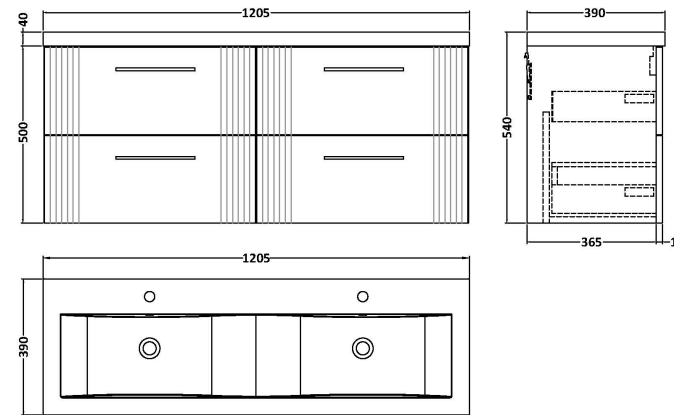

Sales Code: DPF193F

Description: 1200 W/H 4-Drawer Vanity & Double Basin

Packaging Details

Barcode: 5056462676913

Sales Code: FLT193

Description: 600 W/H 2-Drawer Unit

Product Dimensions

Height (mm):	500
Width (mm):	600
Depth (mm):	383
Nett Weight (kg):	22.5

Packaging Dimensions

Height (mm):	520
Width (mm):	620
Depth (mm):	405
Gross Weight (kg):	23

Packaging Data

Box Colour:	Brown Cardboard Box - Printed
Box Qty:	0
Label Size:	0 x 0
Label Colour:	Not Applicable
Label Qty:	0

Outer Box Dimensions (If Applicable)

Height (mm):	
Width (mm):	
Depth (mm):	
Gross Weight (kg):	
Barcode:	5056462655482

Product Details

Country of Origin:	China
Fitting Instruction:	No
CE & UKCA:	
FSC Certified Materials:	Yes
Colour:	Satin White
Construction Method:	Cam & Wood Dowel
Construction Type:	Rigid
Cabinet Finish:	MFC Painted Gloss
Fascia Finish:	Mdf Painted Gloss
Cabinet Thickness (mm):	16
Fascia Thickness (mm):	18
Drawer Included:	Yes
Drawer Type:	80mm High Metal Softclose
No of Shelves:	0
Hinge Type:	Not Applicable
Hinge Included:	No
Adjustable Legs:	No, Not Required
Fixings Included:	Yes
Handle Style:	Modern
Waste Shroud:	Yes
Handle Included:	Yes, Supplied
Handle Type:	Finger Pull

Sales Code: CBM424

Description: Double Ceramic Basin 1208X392

Product Dimensions

Height (mm):	390
Width (mm):	1205
Depth (mm):	175
Nett Weight (kg):	27

Packaging Dimensions

Height (mm):	205
Width (mm):	1270
Depth (mm):	510
Gross Weight (kg):	27