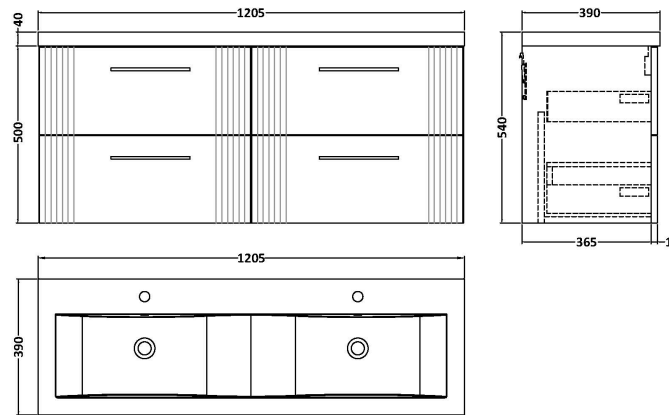

Sales Code: DPF1493F

Description: 1200 W/H 4-Drawer Vanity & Double Basin

Packaging Details

Barcode: 5056462677002