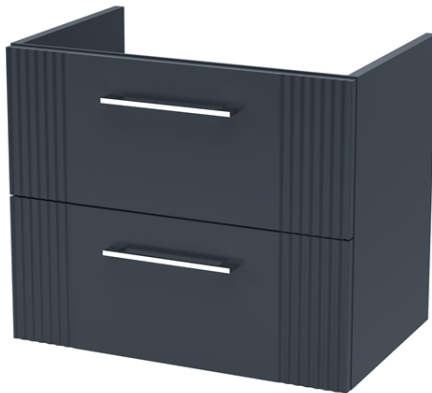

Sales Code: DPF1493F

Description: 1200 W/H 4-Drawer Vanity & Double Basin

### Packaging Details

Barcode: 5056462677002

Sales Code: FLT1493

Description: 600 W/H 2-Drawer Unit

### Product Dimensions

Height (mm):	500
Width (mm):	600
Depth (mm):	383
Nett Weight (kg):	22.5

### Packaging Dimensions

Height (mm):	520
Width (mm):	620
Depth (mm):	405
Gross Weight (kg):	23