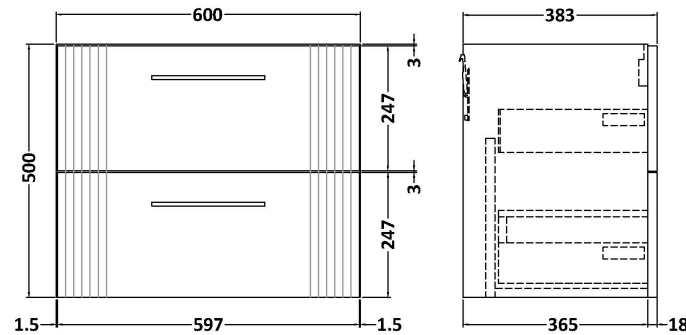

Sales Code: DPF393F

Description: 1200 W/H 4-Drawer Vanity & Double Basin

Packaging Details

Barcode: 5056462676975

Sales Code: FLT393

Description: 600 W/H 2-Drawer Unit

Product Dimensions

Height (mm):	500
Width (mm):	600
Depth (mm):	383
Nett Weight (kg):	22.5

Packaging Dimensions

Height (mm):	520
Width (mm):	620
Depth (mm):	405
Gross Weight (kg):	23

Packaging Data

Box Colour:	Brown Cardboard Box - Printed
Box Qty:	0
Label Size:	0 x 0
Label Colour:	Not Applicable
Label Qty:	0

Sales Code: CBM424

Description: Double Ceramic Basin 1208X392

Product Dimensions

Height (mm):	390
Width (mm):	1205
Depth (mm):	175
Nett Weight (kg):	27

Packaging Dimensions

Height (mm):	205
Width (mm):	1270
Depth (mm):	510
Gross Weight (kg):	27

Packaging Data

Box Colour:	Brown Cardboard Box - Printed
Box Qty:	1
Label Size:	100 x 50
Label Colour:	White Label
Label Qty:	2

Outer Box Dimensions (If Applicable)

Height (mm):	
Width (mm):	
Depth (mm):	
Gross Weight (kg):	
Barcode:	5056211875826