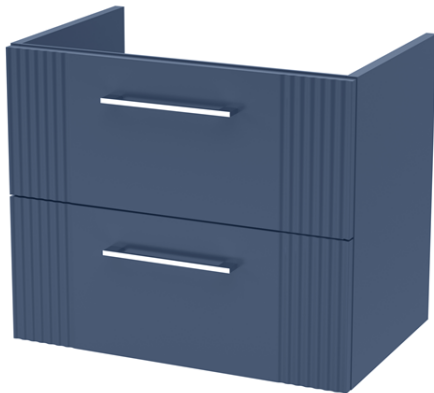

Sales Code: DPF393F

Description: 1200 W/H 4-Drawer Vanity & Double Basin

Packaging Details

Barcode: 5056462676975

Sales Code: FLT393

Description: 600 W/H 2-Drawer Unit

Product Dimensions

Height (mm):	500
Width (mm):	600
Depth (mm):	383
Nett Weight (kg):	22.5

Packaging Dimensions

Height (mm):	520
Width (mm):	620
Depth (mm):	405
Gross Weight (kg):	23

Packaging Data

Box Colour:	Brown Cardboard Box - Printed
Box Qty:	0
Label Size:	0 x 0
Label Colour:	Not Applicable
Label Qty:	0

Outer Box Dimensions (If Applicable)

Height (mm):	
Width (mm):	
Depth (mm):	
Gross Weight (kg):	
Barcode:	5056462655505

Product Details

Country of Origin:	China
Fitting Instruction:	No
CE & UKCA:	
FSC Certified Materials:	Yes
Colour:	Satin Blue
Construction Method:	Cam & Wood Dowel
Construction Type:	Rigid
Cabinet Finish:	MFC Painted Gloss
Fascia Finish:	Mdf Painted Gloss
Cabinet Thickness (mm):	16
Fascia Thickness (mm):	18
Drawer Included:	Yes
Drawer Type:	80mm High Metal Softclose
No of Shelves:	0
Hinge Type:	Not Applicable
Hinge Included:	No
Adjustable Legs:	No, Not Required
Fixings Included:	Yes
Handle Style:	Modern
Waste Shroud:	Yes
Handle Included:	Yes, Supplied
Handle Type:	Finger Pull

Sales Code: CBM424

Description: Double Ceramic Basin 1208X392

Product Dimensions

Height (mm):	390
Width (mm):	1205
Depth (mm):	175
Nett Weight (kg):	27

Packaging Dimensions

Height (mm):	205
Width (mm):	1270
Depth (mm):	510
Gross Weight (kg):	27