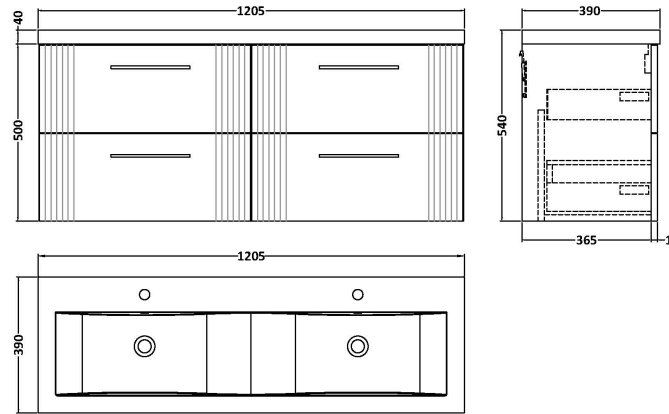

Sales Code: DPF393F

Description: 1200 W/H 4-Drawer Vanity & Double Basin

Packaging Details

Barcode: 5056462676975

Sales Code: FLT393

Description: 600 W/H 2-Drawer Unit

Product Dimensions

Height (mm):	500
Width (mm):	600
Depth (mm):	383
Nett Weight (kg):	22.5

Packaging Dimensions

Height (mm):	520
Width (mm):	620
Depth (mm):	405
Gross Weight (kg):	23

Packaging Data

Box Colour:	Brown Cardboard Box - Printed
Box Qty:	0
Label Size:	0 x 0
Label Colour:	Not Applicable
Label Qty:	0

Outer Box Dimensions (If Applicable)

Height (mm):	
Width (mm):	
Depth (mm):	
Gross Weight (kg):	
Barcode:	5056462655505

Product Details

Country of Origin:	China
Fitting Instruction:	No
CE & UKCA:	
FSC Certified Materials:	Yes
Colour:	Satin Blue
Construction Method:	Cam & Wood Dowel
Construction Type:	Rigid
Cabinet Finish:	MFC Painted Gloss
Fascia Finish:	Mdf Painted Gloss
Cabinet Thickness (mm):	16
Fascia Thickness (mm):	18
Drawer Included:	Yes
Drawer Type:	80mm High Metal Softclose
No of Shelves:	0
Hinge Type:	Not Applicable
Hinge Included:	No
Adjustable Legs:	No, Not Required
Fixings Included:	Yes
Handle Style:	Modern
Waste Shroud:	Yes
Handle Included:	Yes, Supplied
Handle Type:	Finger Pull

Sales Code: CBM424

Description: Double Ceramic Basin 1208X392

Product Dimensions

Height (mm):	390
Width (mm):	1205
Depth (mm):	175
Nett Weight (kg):	27

Packaging Dimensions

Height (mm):	205
Width (mm):	1270
Depth (mm):	510
Gross Weight (kg):	27