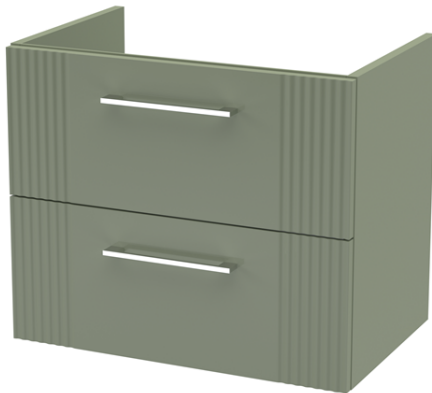

Sales Code: DPF893F

Description: 1200 W/H 4-Drawer Vanity & Double Basin

Packaging Details

Barcode: 5056462677033

Sales Code: FLT893

Description: 600 W/H 2-Drawer Unit

Product Dimensions

Height (mm):	500
Width (mm):	600
Depth (mm):	383
Nett Weight (kg):	22.5

Packaging Dimensions

Height (mm):	520
Width (mm):	620
Depth (mm):	405
Gross Weight (kg):	23

Packaging Data

Box Colour:	Brown Cardboard Box - Printed
Box Qty:	0
Label Size:	0 x 0
Label Colour:	Not Applicable
Label Qty:	0

Outer Box Dimensions (If Applicable)

Height (mm):	
Width (mm):	
Depth (mm):	
Gross Weight (kg):	
Barcode:	5056462655512

Product Details

Country of Origin:	China
Fitting Instruction:	No
CE & UKCA:	
FSC Certified Materials:	Yes
Colour:	Satin Green
Construction Method:	Cam & Wood Dowel
Construction Type:	Rigid
Cabinet Finish:	MFC Painted Gloss
Fascia Finish:	Mdf Painted Gloss
Cabinet Thickness (mm):	16
Fascia Thickness (mm):	18
Drawer Included:	Yes
Drawer Type:	80mm High Metal Softclose
No of Shelves:	0
Hinge Type:	Not Applicable
Hinge Included:	No
Adjustable Legs:	No, Not Required
Fixings Included:	Yes
Handle Style:	Modern
Waste Shroud:	Yes
Handle Included:	Yes, Supplied
Handle Type:	Finger Pull

Sales Code: CBM424

Description: Double Ceramic Basin 1208X392

Product Dimensions

Height (mm):	390
Width (mm):	1205
Depth (mm):	175
Nett Weight (kg):	27

Packaging Dimensions

Height (mm):	205
Width (mm):	1270
Depth (mm):	510
Gross Weight (kg):	27