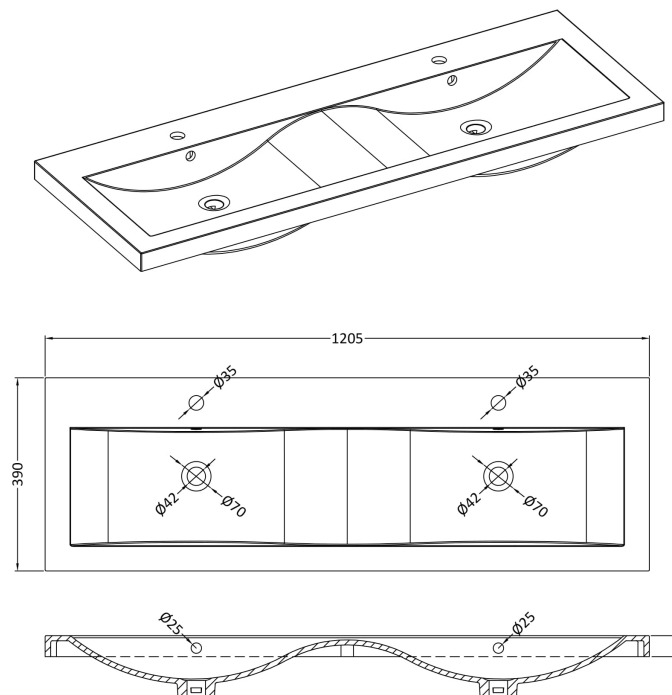

Sales Code: DPF893F

Description: 1200 W/H 4-Drawer Vanity & Double Basin

Packaging Details

Barcode: 5056462677033

Sales Code: FLT893

Description: 600 W/H 2-Drawer Unit

Product Dimensions

Height (mm):	500
Width (mm):	600
Depth (mm):	383
Nett Weight (kg):	22.5

Packaging Dimensions

Height (mm):	520
Width (mm):	620
Depth (mm):	405
Gross Weight (kg):	23

Packaging Data

Box Colour:	Brown Cardboard Box - Printed
Box Qty:	0
Label Size:	0 x 0
Label Colour:	Not Applicable
Label Qty:	0

Outer Box Dimensions (If Applicable)

Height (mm):	
Width (mm):	
Depth (mm):	
Gross Weight (kg):	
Barcode:	5056462655512

Product Details

Country of Origin:	China
Fitting Instruction:	No
CE & UKCA:	
FSC Certified Materials:	Yes
Colour:	Satin Green
Construction Method:	Cam & Wood Dowel
Construction Type:	Rigid
Cabinet Finish:	MFC Painted Gloss
Fascia Finish:	Mdf Painted Gloss
Cabinet Thickness (mm):	16
Fascia Thickness (mm):	18
Drawer Included:	Yes
Drawer Type:	80mm High Metal Softclose
No of Shelves:	0
Hinge Type:	Not Applicable
Hinge Included:	No
Adjustable Legs:	No, Not Required
Fixings Included:	Yes
Handle Style:	Modern
Waste Shroud:	Yes
Handle Included:	Yes, Supplied
Handle Type:	Finger Pull

Sales Code: CBM424

Description: Double Ceramic Basin 1208X392

Product Dimensions

Height (mm):	390
Width (mm):	1205
Depth (mm):	175
Nett Weight (kg):	27

Packaging Dimensions

Height (mm):	205
Width (mm):	1270
Depth (mm):	510
Gross Weight (kg):	27