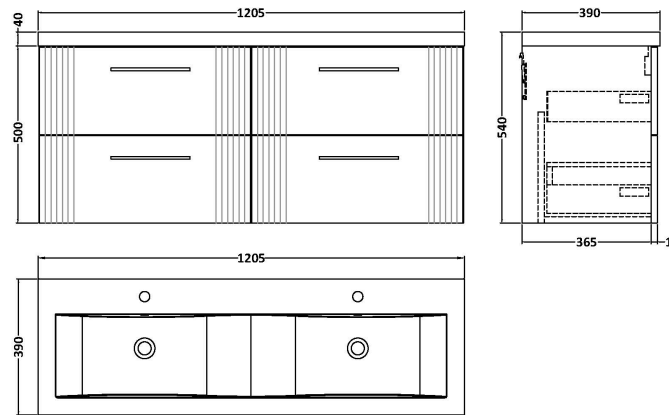

Sales Code: DPF893F

Description: 1200 W/H 4-Drawer Vanity & Double Basin

Packaging Details

Barcode: 5056462677033

Sales Code: FLT893

Description: 600 W/H 2-Drawer Unit

Product Dimensions

Height (mm):	500
Width (mm):	600
Depth (mm):	383
Nett Weight (kg):	22.5

Packaging Dimensions

Height (mm):	520
Width (mm):	620
Depth (mm):	405
Gross Weight (kg):	23

Packaging Data

Box Colour:	Brown Cardboard Box - Printed
Box Qty:	0
Label Size:	0 x 0
Label Colour:	Not Applicable
Label Qty:	0

Outer Box Dimensions (If Applicable)

Height (mm):	
Width (mm):	
Depth (mm):	
Gross Weight (kg):	
Barcode:	5056462655512

Product Details

Country of Origin:	China
Fitting Instruction:	No
CE & UKCA:	
FSC Certified Materials:	Yes
Colour:	Satin Green
Construction Method:	Cam & Wood Dowel
Construction Type:	Rigid
Cabinet Finish:	MFC Painted Gloss
Fascia Finish:	Mdf Painted Gloss
Cabinet Thickness (mm):	16
Fascia Thickness (mm):	18
Drawer Included:	Yes
Drawer Type:	80mm High Metal Softclose
No of Shelves:	0
Hinge Type:	Not Applicable
Hinge Included:	No
Adjustable Legs:	No, Not Required
Fixings Included:	Yes
Handle Style:	Modern
Waste Shroud:	Yes
Handle Included:	Yes, Supplied
Handle Type:	Finger Pull

Sales Code: CBM424

Description: Double Ceramic Basin 1208X392

Product Dimensions

Height (mm):	390
Width (mm):	1205
Depth (mm):	175
Nett Weight (kg):	27

Packaging Dimensions

Height (mm):	205
Width (mm):	1270
Depth (mm):	510
Gross Weight (kg):	27