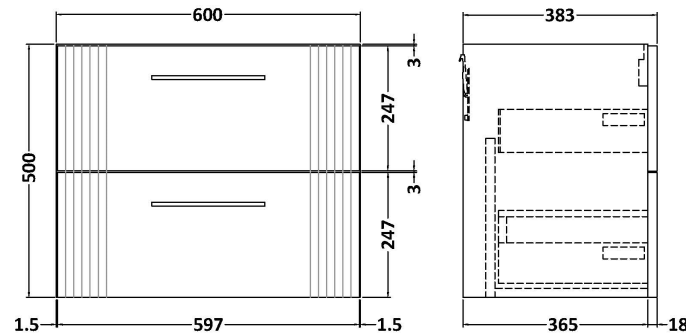

Sales Code: DPF893F

Description: 1200 W/H 4-Drawer Vanity & Double Basin

Packaging Details

Barcode: 5056462677033

Sales Code: FLT893

Description: 600 W/H 2-Drawer Unit

Product Dimensions

Height (mm):	500
Width (mm):	600
Depth (mm):	383
Nett Weight (kg):	22.5

Packaging Dimensions

Height (mm):	520
Width (mm):	620
Depth (mm):	405
Gross Weight (kg):	23

Packaging Data

Box Colour:	Brown Cardboard Box - Printed
Box Qty:	0
Label Size:	0 x 0
Label Colour:	Not Applicable
Label Qty:	0

Outer Box Dimensions (If Applicable)

Height (mm):	
Width (mm):	
Depth (mm):	
Gross Weight (kg):	
Barcode:	5056462655512

Product Details

Country of Origin:	China
Fitting Instruction:	No
CE & UKCA:	
FSC Certified Materials:	Yes
Colour:	Satin Green
Construction Method:	Cam & Wood Dowel
Construction Type:	Rigid
Cabinet Finish:	MFC Painted Gloss
Fascia Finish:	Mdf Painted Gloss
Cabinet Thickness (mm):	16
Fascia Thickness (mm):	18
Drawer Included:	Yes
Drawer Type:	80mm High Metal Softclose
No of Shelves:	0
Hinge Type:	Not Applicable
Hinge Included:	No
Adjustable Legs:	No, Not Required
Fixings Included:	Yes
Handle Style:	Modern
Waste Shroud:	Yes
Handle Included:	Yes, Supplied
Handle Type:	Finger Pull

Sales Code: CBM424

Description: Double Ceramic Basin 1208X392

Product Dimensions

Height (mm):	390
Width (mm):	1205
Depth (mm):	175
Nett Weight (kg):	27

Packaging Dimensions

Height (mm):	205
Width (mm):	1270
Depth (mm):	510
Gross Weight (kg):	27