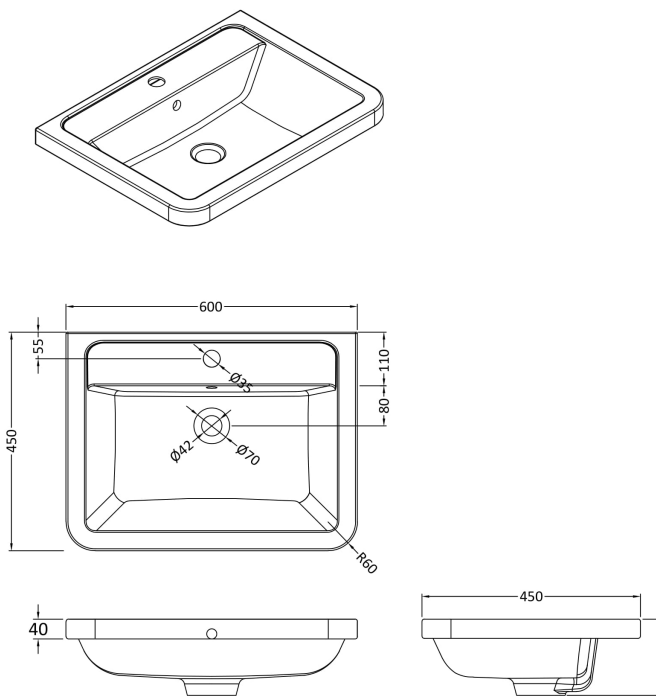

Sales Code: CBM003

Description: Ceramic Basin 600X450

Product Dimensions

Height (mm):	450
Width (mm):	600
Depth (mm):	157
Nett Weight (kg):	12.82

Packaging Dimensions

Height (mm):	470
Width (mm):	640
Depth (mm):	167
Gross Weight (kg):	12.82

Packaging Data

Box Colour:	Brown Cardboard Box - Printed
Box Qty:	1
Label Size:	100 x 50
Label Colour:	White Label
Label Qty:	2

Outer Box Dimensions (If Applicable)

Height (mm):	
Width (mm):	
Depth (mm):	
Gross Weight (kg):	
Barcode:	5056211875789

Product Details

Country of Origin:	China
Fitting Instruction:	No
Certification: CE & UKCA:	No
WRAS:	N/A
WRAS No:	N/A
Product Material:	Vitreous China
Fixing Supplied:	No

Pans/Bidets: Trap Style: Not Applicable Includes Seat: Not Applicable

Basins: Tap Hole: One Taphole Chain Stay Hole: No
Template: Not Required Waste Type Req: Slotted
Overflow Inc: Yes Overflow Cover: Yes
Inner Bowl Depth (mm): 110mm