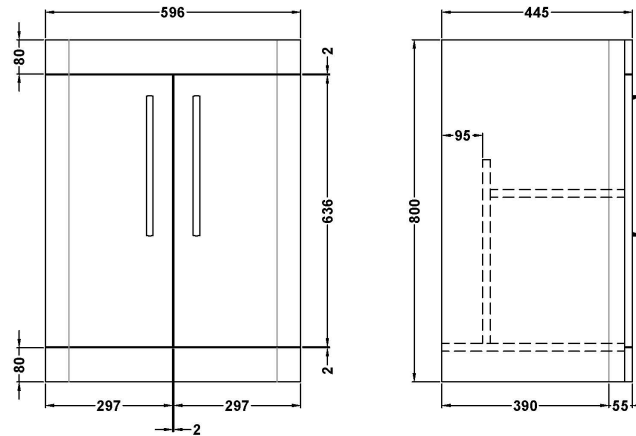

### Product Dimensions

|                   |     |
|-------------------|-----|
| Height (mm):      | 800 |
| Width (mm):       | 596 |
| Depth (mm):       | 445 |
| Nett Weight (kg): | 25  |

### Packaging Dimensions

|                    |     |
|--------------------|-----|
| Height (mm):       | 850 |
| Width (mm):        | 600 |
| Depth (mm):        | 455 |
| Gross Weight (kg): | 25  |

### Packaging Data

|               |                               |
|---------------|-------------------------------|
| Box Colour:   | Brown Cardboard Box - Printed |
| Box Qty:      | 1                             |
| Label Size:   | 100 x 50                      |
| Label Colour: | White Label                   |
| Label Qty:    | 2                             |

### Outer Box Dimensions (If Applicable)

|                    |               |
|--------------------|---------------|
| Height (mm):       |               |
| Width (mm):        |               |
| Depth (mm):        |               |
| Gross Weight (kg): |               |
| Barcode:           | 5056462618586 |