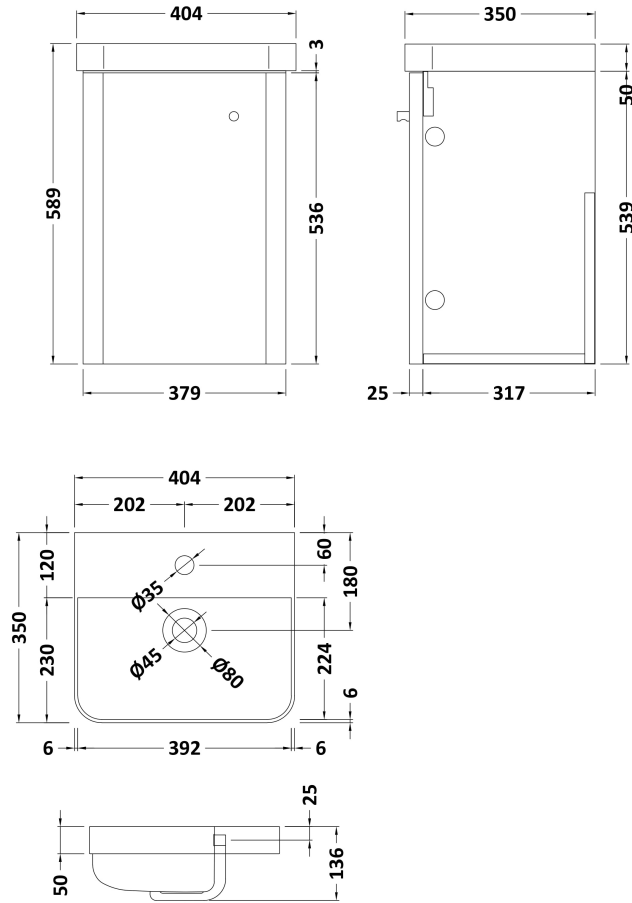

Sales Code: COR101

Description: 400 Wall Hung 1-Door Unit & Basin

Packaging Details

Barcode: 5056211897040

Sales Code: RC0152

Description: 400 Wall Hung 1-Door Unit

Product Dimensions

Height (mm):	539
Width (mm):	379
Depth (mm):	342
Nett Weight (kg):	13.5

Packaging Dimensions

Height (mm):	560
Width (mm):	400
Depth (mm):	340
Gross Weight (kg):	14

Packaging Data

Box Colour:	Brown Cardboard Box - Printed
Box Qty:	1
Label Size:	100 x 50
Label Colour:	Not Applicable
Label Qty:	0

Outer Box Dimensions (If Applicable)

Height (mm):	
Width (mm):	
Depth (mm):	
Gross Weight (kg):	
Barcode:	5056211853336

Product Details

Country of Origin:	China
Fitting Instruction:	No
CE & UKCA:	N/A
FSC Certified Materials:	Yes
Colour:	Gloss White
Construction Method:	Cam & Wood Dowel
Construction Type:	Rigid
Cabinet Finish:	MFC Painted Gloss
Fascia Finish:	Mdf Painted Gloss
Cabinet Thickness (mm):	16
Fascia Thickness (mm):	25
Drawer Included:	No
Drawer Type:	Not Applicable
No of Shelves:	0
Hinge Type:	95 Degree Clip-On Soft Close
Hinge Included:	Yes
Adjustable Legs:	No
Fixings Included:	Yes
Handle Style:	Modern
Waste Shroud:	No
Handle Included:	Yes
Handle Type:	Knob

Sales Code: RC002

Description: 400 Thin Edge Basin 1Th (Radius Corners)

Product Dimensions

Height (mm):	135
Width (mm):	405
Depth (mm):	355
Nett Weight (kg):	9.5

Packaging Dimensions

Height (mm):	415
Width (mm):	440
Depth (mm):	210
Gross Weight (kg):	10