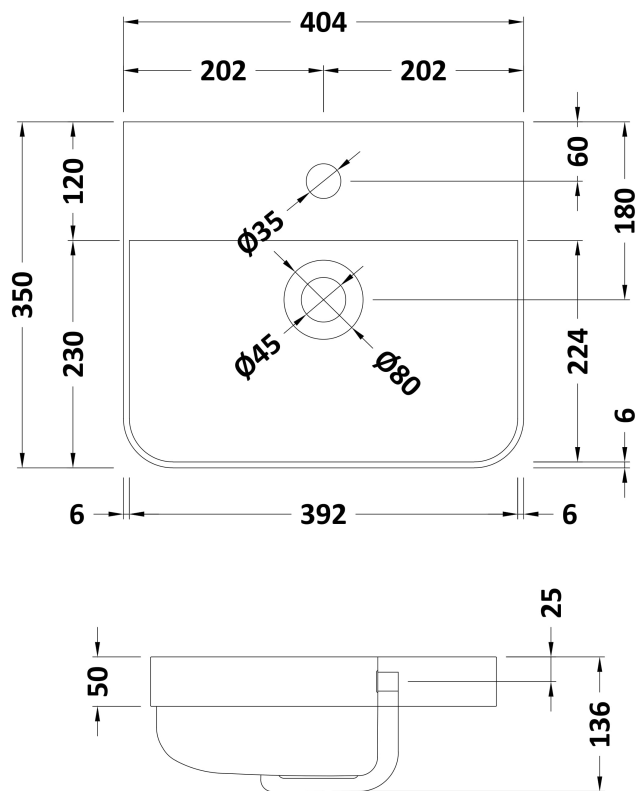

Packaging Dimensions

Height (mm):	560
Width (mm):	400
Depth (mm):	340
Gross Weight (kg):	14

Packaging Data

Box Colour:	Brown Cardboard Box - Printed
Box Qty:	1
Label Size:	100 x 50
Label Colour:	Not Applicable
Label Qty:	0

Outer Box Dimensions (If Applicable)

Height (mm):	
Width (mm):	
Depth (mm):	
Gross Weight (kg):	
Barcode:	5056211853336

Product Details

Country of Origin:	China
Fitting Instruction:	No
CE & UKCA:	N/A
FSC Certified Materials:	Yes
Colour:	Gloss White
Construction Method:	Cam & Wood Dowel
Construction Type:	Rigid
Cabinet Finish:	MFC Painted Gloss
Fascia Finish:	Mdf Painted Gloss
Cabinet Thickness (mm):	16
Fascia Thickness (mm):	25
Drawer Included:	No
Drawer Type:	Not Applicable
No of Shelves:	0
Hinge Type:	95 Degree Clip-On Soft Close
Hinge Included:	Yes
Adjustable Legs:	No
Fixings Included:	Yes
Handle Style:	Modern
Waste Shroud:	No
Handle Included:	Yes
Handle Type:	Knob

Sales Code: RC002

Description: 400 Thin Edge Basin 1Th (Radius Corners)

Product Dimensions

Height (mm):	135
Width (mm):	405
Depth (mm):	355
Nett Weight (kg):	9.5

Packaging Dimensions

Height (mm):	415
Width (mm):	440
Depth (mm):	210
Gross Weight (kg):	10

Packaging Data

Box Colour:	Brown Cardboard Box - Printed
Box Qty:	1
Label Size:	130 x 95
Label Colour:	Not Applicable
Label Qty:	0

Outer Box Dimensions (If Applicable)

Height (mm):	
Width (mm):	
Depth (mm):	
Gross Weight (kg):	
Barcode:	5056211853381