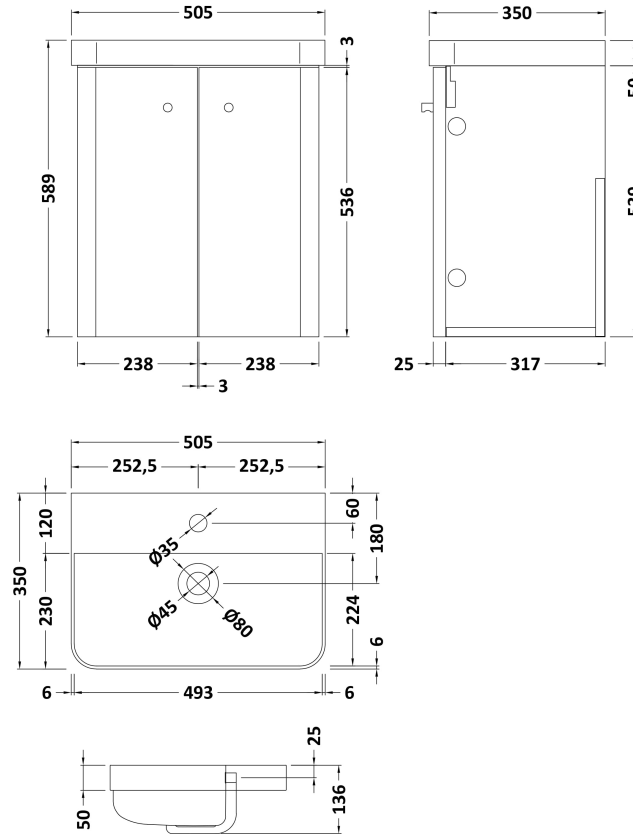

Sales Code: COR1403

Description: 500 W/H 2-Door Unit & Basin

Packaging Details

Barcode: 5056462658445

Sales Code: RC01453

Description: 500 Wall Hung 2-Door Unit

Product Dimensions

Height (mm):	539
Width (mm):	479
Depth (mm):	342
Nett Weight (kg):	15.5

Packaging Dimensions

Height (mm):	560
Width (mm):	500
Depth (mm):	340
Gross Weight (kg):	16

Packaging Data

Box Colour:	Brown Cardboard Box - Printed
Box Qty:	1
Label Size:	100 x 50
Label Colour:	Not Applicable
Label Qty:	0

Outer Box Dimensions (If Applicable)

Height (mm):	
Width (mm):	
Depth (mm):	
Gross Weight (kg):	
Barcode:	5056462618494

Product Details

Country of Origin:	China
Fitting Instruction:	No
CE & UKCA:	N/A
FSC Certified Materials:	Yes
Colour:	Satin Anthracite
Construction Method:	Cam & Wood Dowel
Construction Type:	Rigid
Cabinet Finish:	MFC Painted Matt
Fascia Finish:	Mdf Painted Matt
Cabinet Thickness (mm):	16
Fascia Thickness (mm):	25
Drawer Included:	No
Drawer Type:	Not Applicable
No of Shelves:	0
Hinge Type:	95 Degree Clip-On Soft Close
Hinge Included:	Yes
Adjustable Legs:	No
Fixings Included:	Yes
Handle Style:	Modern
Waste Shroud:	No
Handle Included:	Yes
Handle Type:	Knob

Sales Code: RC003

Description: 500 Thin Edge Basin 1Th (Radius Corners)

Product Dimensions

Height (mm):	135
Width (mm):	505
Depth (mm):	355
Nett Weight (kg):	10

Packaging Dimensions

Height (mm):	415
Width (mm):	540
Depth (mm):	210
Gross Weight (kg):	10.5