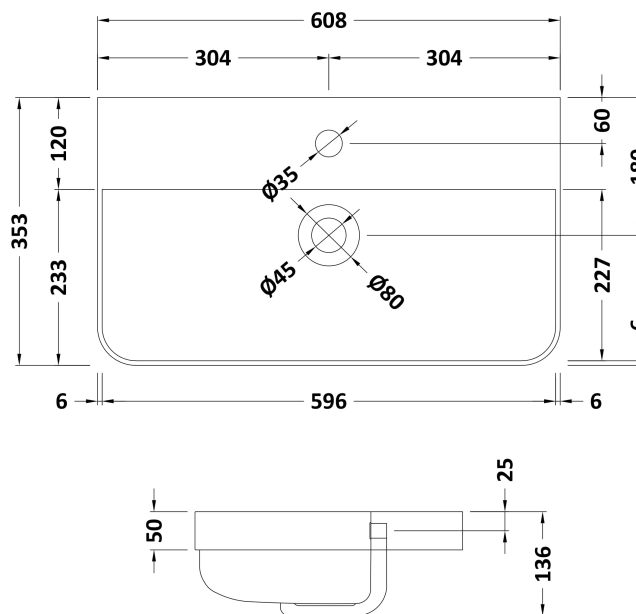

Sales Code: COR1405

Description: 600 W/H 2-Door Unit & Basin

Packaging Details

Barcode: 5056462658469

Sales Code: RC01454

Description: 600 Wall Hung 2-Door Unit

Product Dimensions

Height (mm):	539
Width (mm):	579
Depth (mm):	342
Nett Weight (kg):	17.5

Packaging Dimensions

Height (mm):	560
Width (mm):	600
Depth (mm):	340
Gross Weight (kg):	18

Packaging Data

Box Colour:	Brown Cardboard Box - Printed
Box Qty:	1
Label Size:	100 x 50
Label Colour:	Not Applicable
Label Qty:	0

Sales Code: RC004

Description: 600 Thin Edge Basin 1Th (Radius Corners)

Product Dimensions

Height (mm):	135
Width (mm):	605
Depth (mm):	355
Nett Weight (kg):	10.5

Packaging Dimensions

Height (mm):	415
Width (mm):	640
Depth (mm):	210
Gross Weight (kg):	11

Packaging Data

Box Colour:	Brown Cardboard Box - Printed
Box Qty:	1
Label Size:	130 x 95
Label Colour:	Not Applicable
Label Qty:	0

Outer Box Dimensions (If Applicable)

Height (mm):	
Width (mm):	
Depth (mm):	
Gross Weight (kg):	
Barcode:	5056211853404