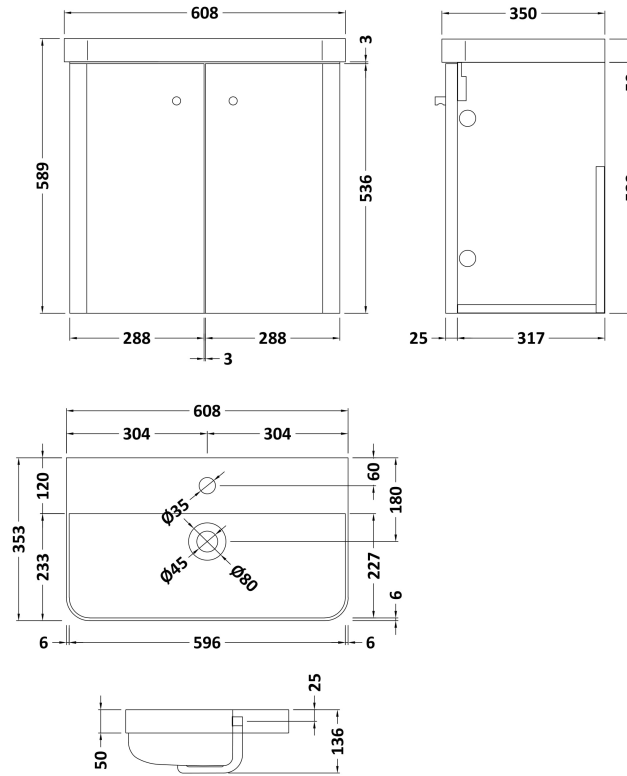

Sales Code: COR1405

Description: 600 W/H 2-Door Unit & Basin

Packaging Details

Barcode: 5056462658469

Sales Code: RC01454

Description: 600 Wall Hung 2-Door Unit

Product Dimensions

Height (mm):	539
Width (mm):	579
Depth (mm):	342
Nett Weight (kg):	17.5

Packaging Dimensions

Height (mm):	560
Width (mm):	600
Depth (mm):	340
Gross Weight (kg):	18

Packaging Data

Box Colour:	Brown Cardboard Box - Printed
Box Qty:	1
Label Size:	100 x 50
Label Colour:	Not Applicable
Label Qty:	0

Outer Box Dimensions (If Applicable)

Height (mm):	
Width (mm):	
Depth (mm):	
Gross Weight (kg):	
Barcode:	5056462618531

Product Details

Country of Origin:	China
Fitting Instruction:	No
CE & UKCA:	N/A
FSC Certified Materials:	Yes
Colour:	Satin Anthracite
Construction Method:	Cam & Wood Dowel
Construction Type:	Rigid
Cabinet Finish:	MFC Painted Matt
Fascia Finish:	Mdf Painted Matt
Cabinet Thickness (mm):	16
Fascia Thickness (mm):	25
Drawer Included:	No
Drawer Type:	Not Applicable
No of Shelves:	0
Hinge Type:	95 Degree Clip-On Soft Close
Hinge Included:	Yes
Adjustable Legs:	No
Fixings Included:	Yes
Handle Style:	Modern
Waste Shroud:	No
Handle Included:	Yes
Handle Type:	Knob

Sales Code: RC004

Description: 600 Thin Edge Basin 1Th (Radius Corners)

Product Dimensions

Height (mm):	135
Width (mm):	605
Depth (mm):	355
Nett Weight (kg):	10.5

Packaging Dimensions

Height (mm):	415
Width (mm):	640
Depth (mm):	210
Gross Weight (kg):	11