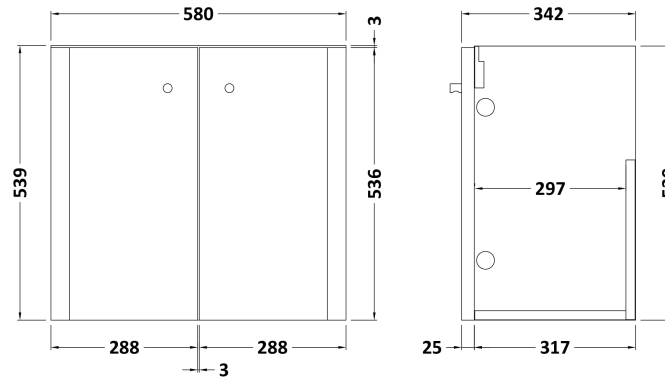

Sales Code: COR1405

Description: 600 W/H 2-Door Unit & Basin

Packaging Details

Barcode: 5056462658469

Sales Code: RC01454

Description: 600 Wall Hung 2-Door Unit

Product Dimensions

Height (mm):	539
Width (mm):	579
Depth (mm):	342
Nett Weight (kg):	17.5

Packaging Dimensions

Height (mm):	560
Width (mm):	600
Depth (mm):	340
Gross Weight (kg):	18

Packaging Data

Box Colour:	Brown Cardboard Box - Printed
Box Qty:	1
Label Size:	100 x 50
Label Colour:	Not Applicable
Label Qty:	0

Sales Code: RC004

Description: 600 Thin Edge Basin 1Th (Radius Corners)

Product Dimensions

Height (mm):	135
Width (mm):	605
Depth (mm):	355
Nett Weight (kg):	10.5

Packaging Dimensions

Height (mm):	415
Width (mm):	640
Depth (mm):	210
Gross Weight (kg):	11

Packaging Data

Box Colour:	Brown Cardboard Box - Printed
Box Qty:	1
Label Size:	130 x 95
Label Colour:	Not Applicable
Label Qty:	0

Outer Box Dimensions (If Applicable)

Height (mm):	
Width (mm):	
Depth (mm):	
Gross Weight (kg):	
Barcode:	5056211853404