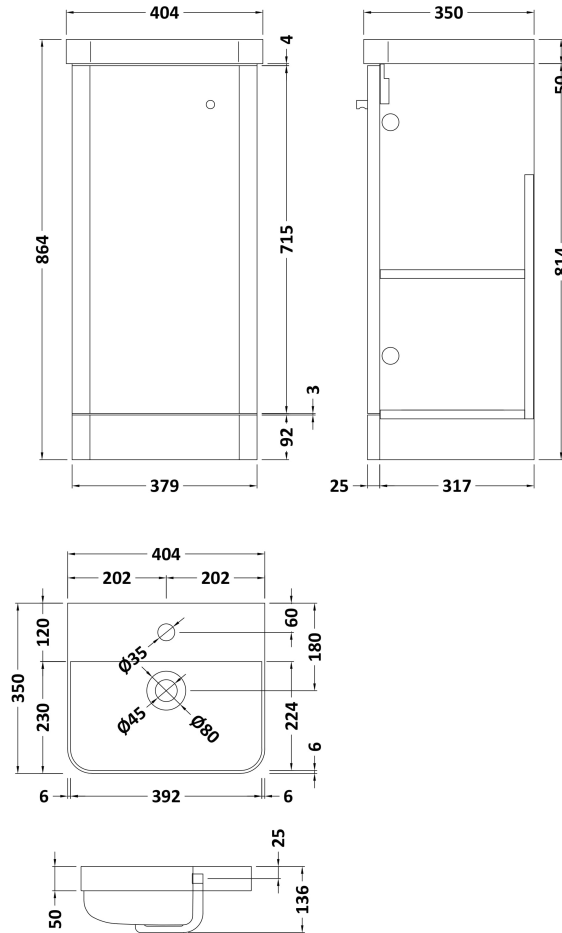

Sales Code: COR1402

Description: 400 F/S 1-Door Unit & Basin

Packaging Details

Barcode: 5056462658438