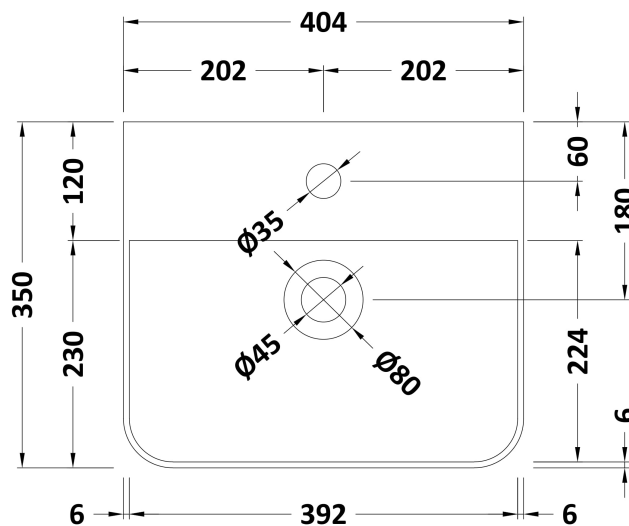

### Product Dimensions

Height (mm):	814
Width (mm):	379
Depth (mm):	342
Nett Weight (kg):	15.5

### Packaging Dimensions

Height (mm):	835
Width (mm):	400
Depth (mm):	340
Gross Weight (kg):	16

### Outer Box Dimensions (If Applicable)

Height (mm):	
Width (mm):	
Depth (mm):	
Gross Weight (kg):	
Barcode:	5056462617909

### Product Dimensions

Height (mm):	135
Width (mm):	405
Depth (mm):	355
Nett Weight (kg):	9.5