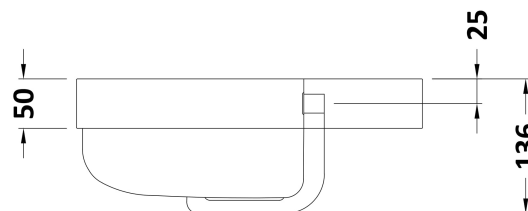

### Product Dimensions

Height (mm):	814
Width (mm):	379
Depth (mm):	342
Nett Weight (kg):	15.5

### Packaging Dimensions

Height (mm):	835
Width (mm):	400
Depth (mm):	340
Gross Weight (kg):	16

### Outer Box Dimensions (If Applicable)

Height (mm):	
Width (mm):	
Depth (mm):	
Gross Weight (kg):	
Barcode:	5056462617909

### Product Dimensions

Height (mm):	135
Width (mm):	405
Depth (mm):	355
Nett Weight (kg):	9.5