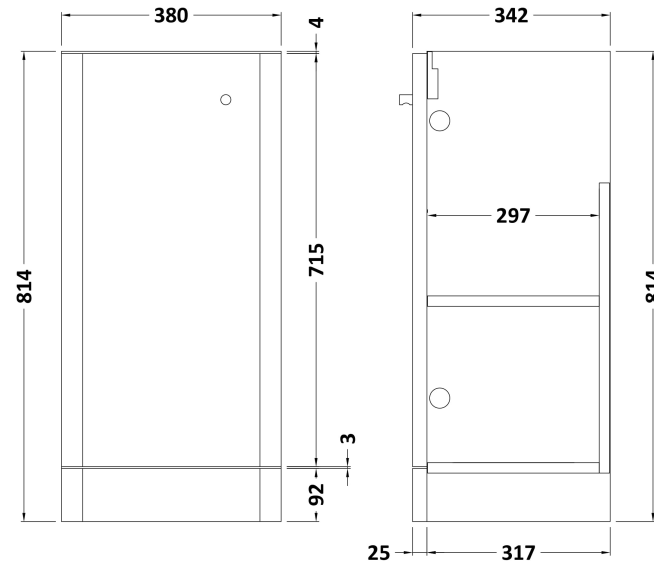

### Product Dimensions

Height (mm):	814
Width (mm):	379
Depth (mm):	342
Nett Weight (kg):	15.5

### Packaging Dimensions

Height (mm):	835
Width (mm):	400
Depth (mm):	340
Gross Weight (kg):	16

### Product Dimensions

Height (mm):	135
Width (mm):	405
Depth (mm):	355
Nett Weight (kg):	9.5

### Packaging Dimensions

Height (mm):	415
Width (mm):	440
Depth (mm):	210
Gross Weight (kg):	10