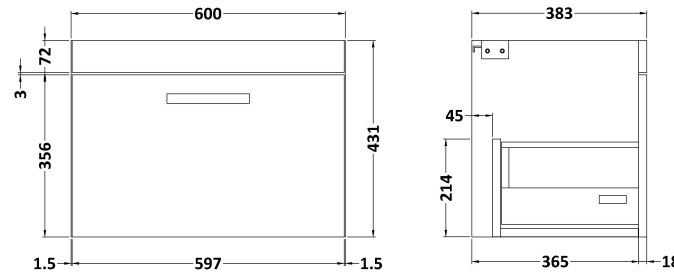

Sales Code: MOE183

Description: 600 Wall Hung Single Drawer Basin Unit

### Product Dimensions

Height (mm):	430
Width (mm):	600
Depth (mm):	383
Nett Weight (kg):	13

### Packaging Dimensions

Height (mm):	450
Width (mm):	620
Depth (mm):	405
Gross Weight (kg):	13.5

### Outer Box Dimensions (If Applicable)

Height (mm):	
Width (mm):	
Depth (mm):	
Gross Weight (kg):	
Barcode:	5055275880661