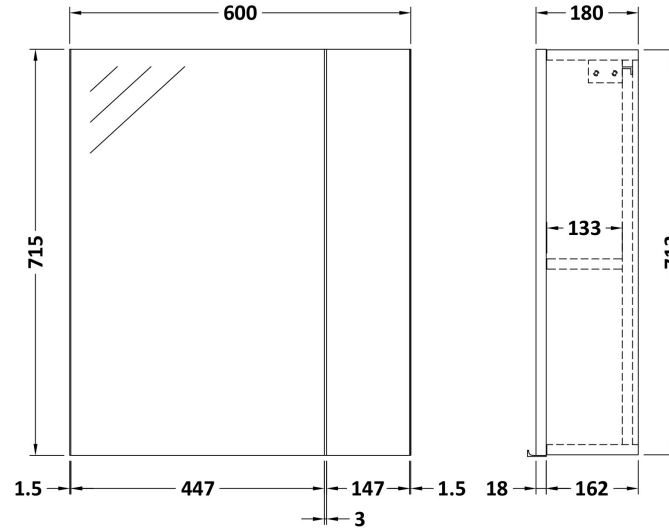

Sales Code: OFF118

Description: 600 Mirror Cab-75/25 Split (180mm Deep)

Product Dimensions

Height (mm):	715
Width (mm):	600
Depth (mm):	182
Nett Weight (kg):	20

Packaging Dimensions

Height (mm):	202
Width (mm):	620
Depth (mm):	735
Gross Weight (kg):	20

Packaging Data

Box Colour:	Brown Cardboard Box
Box Qty:	1
Label Size:	100 x 50
Label Colour:	Not Applicable
Label Qty:	0

Outer Box Dimensions (If Applicable)

Height (mm):	
Width (mm):	
Depth (mm):	
Gross Weight (kg):	
Barcode:	5055275826935

Product Details

Country of Origin:	China
Fitting Instruction:	No
CE & UKCA:	No
FSC Certified Materials:	Yes
Colour:	Gloss White
Construction Method:	Cam & Wood Dowel
Construction Type:	Rigid
Cabinet Finish:	MFC Painted Gloss
Fascia Finish:	Mdf Painted Gloss
Cabinet Thickness (mm):	16
Fascia Thickness (mm):	18
Drawer Included:	No
Drawer Type:	Not Applicable
No of Shelves:	1
Hinge Type:	95 Degree Clip-On Soft Close
Hinge Included:	Yes
Adjustable Legs:	No
Fixings Included:	Yes
Handle Style:	Not Applicable
Waste Shroud:	No
Handle Included:	No
Handle Type:	Handleless