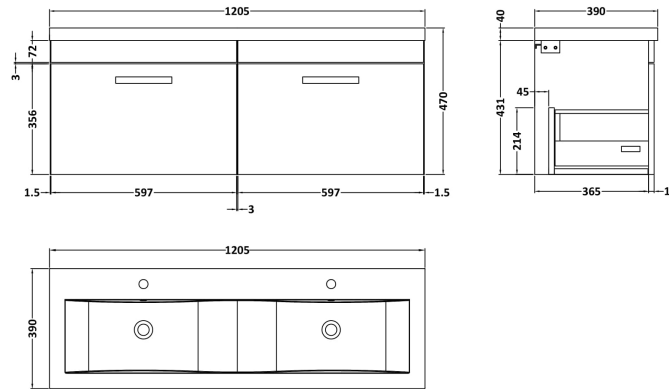

Sales Code: ATH041F

Description: 1200 Wh 2-Drawer Vanity & Double Basin

Packaging Details

Barcode: 5056211888703

Sales Code: MOE183

Description: 600 Wall Hung Single Drawer Basin Unit

Product Dimensions

Height (mm):	430
Width (mm):	600
Depth (mm):	383
Nett Weight (kg):	13

Packaging Dimensions

Height (mm):	450
Width (mm):	620
Depth (mm):	405
Gross Weight (kg):	13.5

Packaging Data

Box Colour:	Brown Cardboard Box - Printed
Box Qty:	0
Label Size:	0 x 0
Label Colour:	White Label
Label Qty:	2

Outer Box Dimensions (If Applicable)

Height (mm):	
Width (mm):	
Depth (mm):	
Gross Weight (kg):	
Barcode:	5055275880661

Product Details

Country of Origin:	China
Fitting Instruction:	No
CE & UKCA:	N/A
FSC Certified Materials:	Yes
Colour:	Gloss White
Construction Method:	Cam & Wood Dowel
Construction Type:	Rigid
Cabinet Finish:	MFC Painted Gloss
Fascia Finish:	Mdf Painted Gloss
Cabinet Thickness (mm):	16
Fascia Thickness (mm):	18
Drawer Included:	Yes
Drawer Type:	80mm High Metal Softclose
No of Shelves:	0
Hinge Type:	Not Applicable
Hinge Included:	Not Applicable
Adjustable Legs:	No, Not Required
Fixings Included:	Yes
Handle Style:	Contemporary
Waste Shroud:	Yes
Handle Included:	Yes, Supplied
Handle Type:	D-Shape

Sales Code: CBM424

Description: Double Ceramic Basin 1208X392

Product Dimensions

Height (mm):	390
Width (mm):	1205
Depth (mm):	175
Nett Weight (kg):	27

Packaging Dimensions

Height (mm):	205
Width (mm):	1270
Depth (mm):	510
Gross Weight (kg):	27