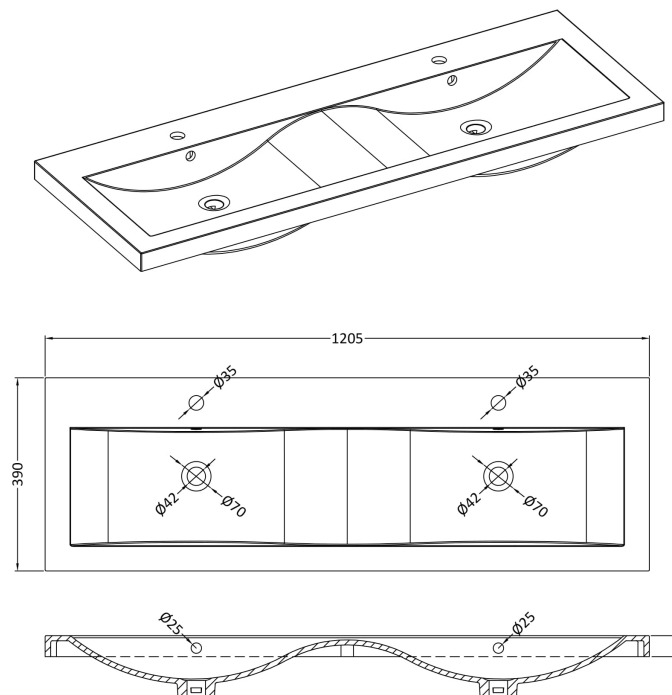

Packaging Dimensions

Height (mm):	450
Width (mm):	620
Depth (mm):	405
Gross Weight (kg):	13.5

Packaging Data

Box Colour:	Brown Cardboard Box
Box Qty:	1
Label Size:	100 x 50
Label Colour:	White Label
Label Qty:	2

Outer Box Dimensions (If Applicable)

Height (mm):	
Width (mm):	
Depth (mm):	
Gross Weight (kg):	
Barcode:	5055275825570

Product Details

Country of Origin:	United Kingdom
Fitting Instruction:	No
CE & UKCA:	N/A
FSC Certified Materials:	Yes
Colour:	Anthracite Woodgrain
Construction Method:	Cam & Wood Dowel
Construction Type:	Rigid
Cabinet Finish:	MFC Textured Woodgrain
Fascia Finish:	MFC Textured Woodgrain
Cabinet Thickness (mm):	18
Fascia Thickness (mm):	18
Drawer Included:	Yes
Drawer Type:	80mm High Metal Softclose
No of Shelves:	0
Hinge Type:	Not Applicable
Hinge Included:	Not Applicable
Adjustable Legs:	No, Not Required
Fixings Included:	Yes
Handle Style:	Contemporary
Waste Shroud:	Yes
Handle Included:	Yes, Supplied
Handle Type:	D-Shape

Sales Code: CBM424

Description: Double Ceramic Basin 1208X392

Product Dimensions

Height (mm):	390
Width (mm):	1205
Depth (mm):	175
Nett Weight (kg):	27

Packaging Dimensions

Height (mm):	205
Width (mm):	1270
Depth (mm):	510
Gross Weight (kg):	27

Packaging Data

Box Colour:	Brown Cardboard Box - Printed
Box Qty:	1
Label Size:	100 x 50
Label Colour:	White Label
Label Qty:	2

Outer Box Dimensions (If Applicable)

Height (mm):	
Width (mm):	
Depth (mm):	
Gross Weight (kg):	
Barcode:	5056211875826