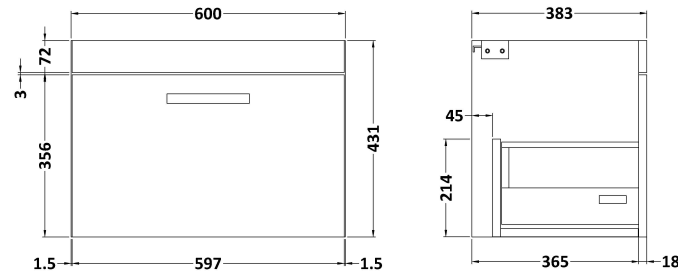

Sales Code: ATH039F

Description: 1200 Wh 2-Drawer Vanity & Double Basin

Packaging Details

Barcode: 5056211888680

Sales Code: MOD583

Description: 600 Wall Hung Single Drawer Basin Unit

Product Dimensions

Height (mm):	430
Width (mm):	600
Depth (mm):	383
Nett Weight (kg):	13

Packaging Dimensions

Height (mm):	450
Width (mm):	620
Depth (mm):	405
Gross Weight (kg):	13.5

Packaging Data

Box Colour:	Brown Cardboard Box
Box Qty:	1
Label Size:	100 x 50
Label Colour:	White Label
Label Qty:	2

Sales Code: CBM424

Description: Double Ceramic Basin 1208X392

Product Dimensions

Height (mm):	390
Width (mm):	1205
Depth (mm):	175
Nett Weight (kg):	27

Packaging Dimensions

Height (mm):	205
Width (mm):	1270
Depth (mm):	510
Gross Weight (kg):	27

Packaging Data

Box Colour:	Brown Cardboard Box - Printed
Box Qty:	1
Label Size:	100 x 50
Label Colour:	White Label
Label Qty:	2

Outer Box Dimensions (If Applicable)

Height (mm):	
Width (mm):	
Depth (mm):	
Gross Weight (kg):	
Barcode:	5056211875826