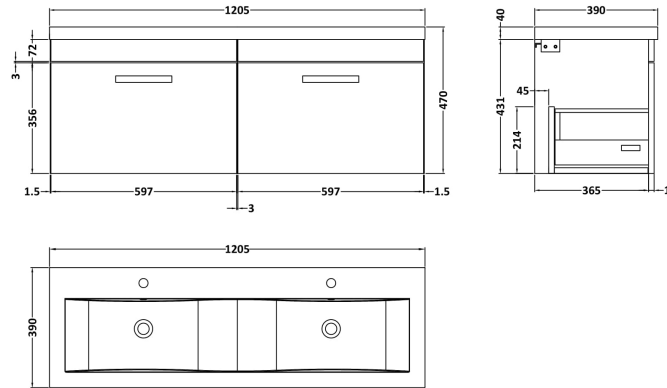

Sales Code: ATH039F

Description: 1200 Wh 2-Drawer Vanity & Double Basin

Packaging Details

Barcode: 5056211888680

Sales Code: MOD583

Description: 600 Wall Hung Single Drawer Basin Unit

Product Dimensions

Height (mm):	430
Width (mm):	600
Depth (mm):	383
Nett Weight (kg):	13

Packaging Dimensions

Height (mm):	450
Width (mm):	620
Depth (mm):	405
Gross Weight (kg):	13.5

Packaging Data

Box Colour:	Brown Cardboard Box
Box Qty:	1
Label Size:	100 x 50
Label Colour:	White Label
Label Qty:	2

Outer Box Dimensions (If Applicable)

Height (mm):	
Width (mm):	
Depth (mm):	
Gross Weight (kg):	
Barcode:	5055275825570

Product Details

Country of Origin:	United Kingdom
Fitting Instruction:	No
CE & UKCA:	N/A
FSC Certified Materials:	Yes
Colour:	Anthracite Woodgrain
Construction Method:	Cam & Wood Dowel
Construction Type:	Rigid
Cabinet Finish:	MFC Textured Woodgrain
Fascia Finish:	MFC Textured Woodgrain
Cabinet Thickness (mm):	18
Fascia Thickness (mm):	18
Drawer Included:	Yes
Drawer Type:	80mm High Metal Softclose
No of Shelves:	0
Hinge Type:	Not Applicable
Hinge Included:	Not Applicable
Adjustable Legs:	No, Not Required
Fixings Included:	Yes
Handle Style:	Contemporary
Waste Shroud:	Yes
Handle Included:	Yes, Supplied
Handle Type:	D-Shape

Sales Code: CBM424

Description: Double Ceramic Basin 1208X392

Product Dimensions

Height (mm):	390
Width (mm):	1205
Depth (mm):	175
Nett Weight (kg):	27

Packaging Dimensions

Height (mm):	205
Width (mm):	1270
Depth (mm):	510
Gross Weight (kg):	27