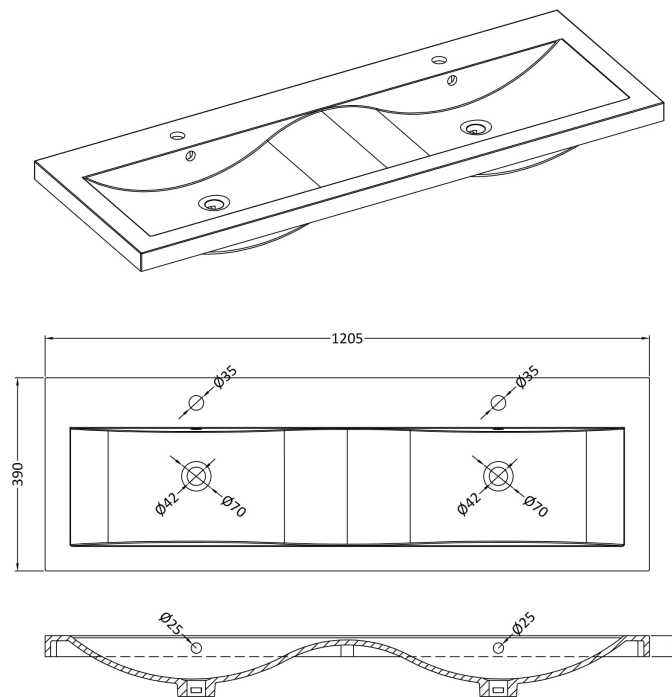

Packaging Dimensions

Height (mm):	560
Width (mm):	620
Depth (mm):	405
Gross Weight (kg):	21

Packaging Data

Box Colour:	Brown Cardboard Box - Printed
Box Qty:	0
Label Size:	0 x 0
Label Colour:	White Label
Label Qty:	2

Outer Box Dimensions (If Applicable)

Height (mm):	
Width (mm):	
Depth (mm):	
Gross Weight (kg):	
Barcode:	5055275880685

Product Details

Country of Origin:	China
Fitting Instruction:	No
CE & UKCA:	N/A
FSC Certified Materials:	Yes
Colour:	Gloss White
Construction Method:	Cam & Wood Dowel
Construction Type:	Rigid
Cabinet Finish:	MFC Painted Gloss
Fascia Finish:	Mdf Painted Gloss
Cabinet Thickness (mm):	16
Fascia Thickness (mm):	18
Drawer Included:	Yes
Drawer Type:	80mm High Metal Softclose
No of Shelves:	0
Hinge Type:	Not Applicable
Hinge Included:	Not Applicable
Adjustable Legs:	No, Not Required
Fixings Included:	Yes
Handle Style:	Contemporary
Waste Shroud:	Yes
Handle Included:	Yes, Supplied
Handle Type:	D-Shape

Sales Code: CBM424

Description: Double Ceramic Basin 1208X392

Product Dimensions

Height (mm):	390
Width (mm):	1205
Depth (mm):	175
Nett Weight (kg):	27

Packaging Dimensions

Height (mm):	205
Width (mm):	1270
Depth (mm):	510
Gross Weight (kg):	27

Packaging Data

Box Colour:	Brown Cardboard Box - Printed
Box Qty:	1
Label Size:	100 x 50
Label Colour:	White Label
Label Qty:	2

Outer Box Dimensions (If Applicable)

Height (mm):	
Width (mm):	
Depth (mm):	
Gross Weight (kg):	
Barcode:	5056211875826