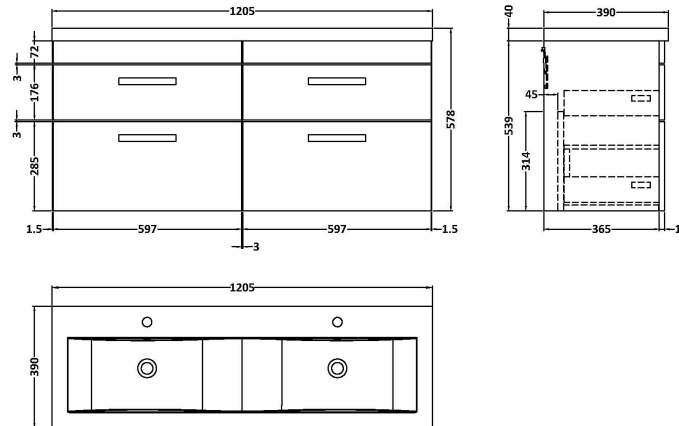

Sales Code: ATH048F

Description: 1200 Wh 4-Drawer Vanity & Double Basin

Packaging Details

Barcode: 5056211888765

Sales Code: MOE193

Description: 600 Wall Hung 2-Drawer Basin Unit

Product Dimensions

Height (mm):	538
Width (mm):	600
Depth (mm):	383
Nett Weight (kg):	20.5

Packaging Dimensions

Height (mm):	560
Width (mm):	620
Depth (mm):	405
Gross Weight (kg):	21

Packaging Data

Box Colour:	Brown Cardboard Box - Printed
Box Qty:	0
Label Size:	0 x 0
Label Colour:	White Label
Label Qty:	2

Outer Box Dimensions (If Applicable)

Height (mm):	
Width (mm):	
Depth (mm):	
Gross Weight (kg):	
Barcode:	5055275880685

Product Details

Country of Origin:	China
Fitting Instruction:	No
CE & UKCA:	N/A
FSC Certified Materials:	Yes
Colour:	Gloss White
Construction Method:	Cam & Wood Dowel
Construction Type:	Rigid
Cabinet Finish:	MFC Painted Gloss
Fascia Finish:	Mdf Painted Gloss
Cabinet Thickness (mm):	16
Fascia Thickness (mm):	18
Drawer Included:	Yes
Drawer Type:	80mm High Metal Softclose
No of Shelves:	0
Hinge Type:	Not Applicable
Hinge Included:	Not Applicable
Adjustable Legs:	No, Not Required
Fixings Included:	Yes
Handle Style:	Contemporary
Waste Shroud:	Yes
Handle Included:	Yes, Supplied
Handle Type:	D-Shape

Sales Code: CBM424

Description: Double Ceramic Basin 1208X392

Product Dimensions

Height (mm):	390
Width (mm):	1205
Depth (mm):	175
Nett Weight (kg):	27

Packaging Dimensions

Height (mm):	205
Width (mm):	1270
Depth (mm):	510
Gross Weight (kg):	27