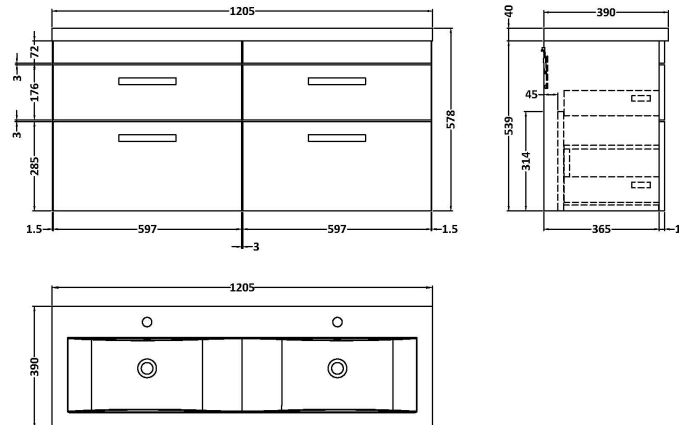

Sales Code: ATH078F

Description: 1200 Wh 4-Drawer Vanity & Double Basin

Packaging Details

Barcode: 5056211888819