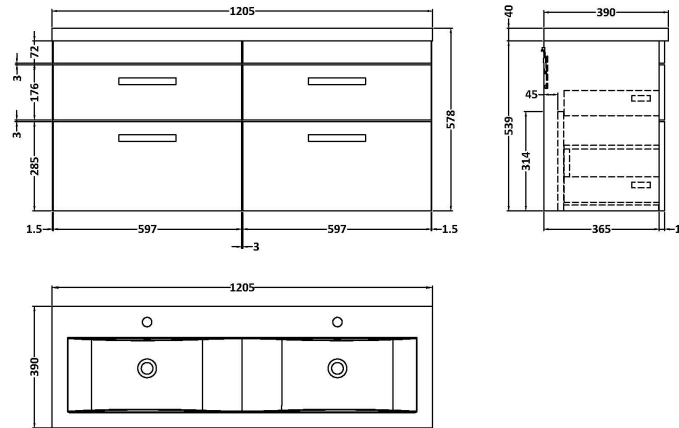

Sales Code: ATH046F

Description: 1200 Wh 4-Drawer Vanity & Double Basin

Packaging Details

Barcode: 5056211888741