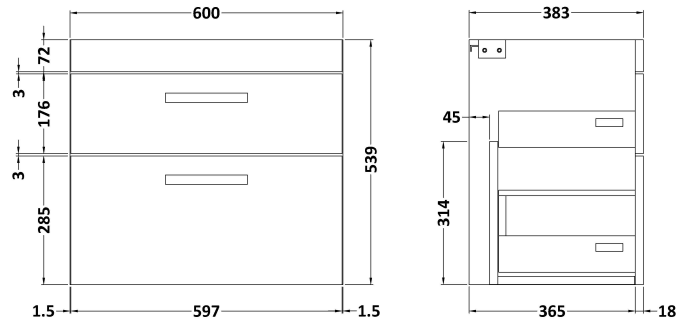

### Product Dimensions

Height (mm):	538
Width (mm):	600
Depth (mm):	383
Nett Weight (kg):	20.5

### Packaging Dimensions

Height (mm):	560
Width (mm):	620
Depth (mm):	405
Gross Weight (kg):	21

### Product Dimensions

Height (mm):	390
Width (mm):	1205
Depth (mm):	175
Nett Weight (kg):	27

### Packaging Dimensions

Height (mm):	205
Width (mm):	1270
Depth (mm):	510
Gross Weight (kg):	27