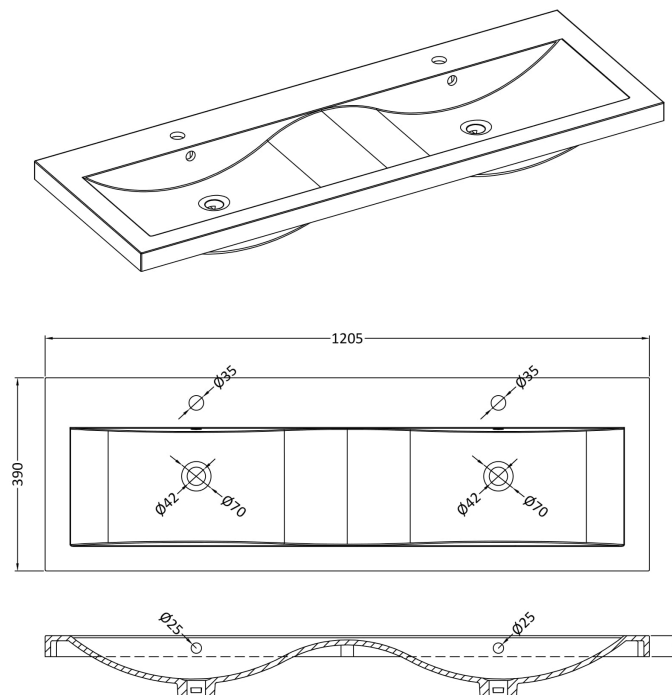

### Product Dimensions

Height (mm):	538
Width (mm):	600
Depth (mm):	383
Nett Weight (kg):	20.5

### Packaging Dimensions

Height (mm):	560
Width (mm):	620
Depth (mm):	405
Gross Weight (kg):	21

### Outer Box Dimensions (If Applicable)

Height (mm):	
Width (mm):	
Depth (mm):	
Gross Weight (kg):	
Barcode:	5055275825617

### Product Dimensions

Height (mm):	390
Width (mm):	1205
Depth (mm):	175
Nett Weight (kg):	27