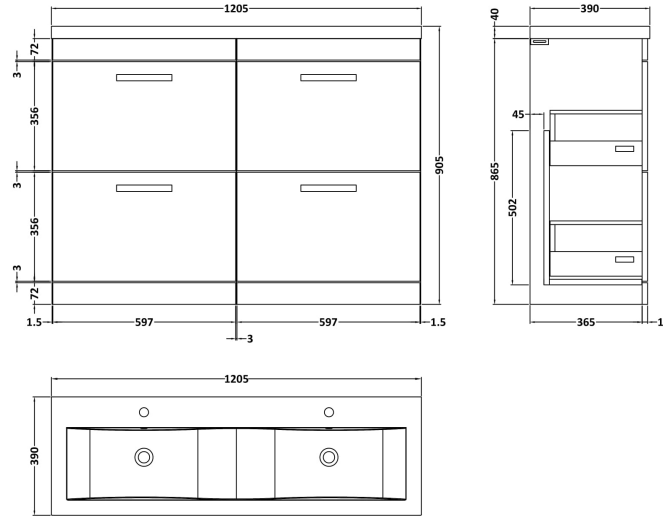

Sales Code: ATH032F

Description: 1200 Fs 4-Drawer Vanity & Double Basin

Packaging Details

Barcode: 5056211888628

Sales Code: MOD533

Description: 600 Floor Standing 2-Drawer Basin Unit

Product Dimensions

Height (mm):	865
Width (mm):	600
Depth (mm):	383
Nett Weight (kg):	26

Packaging Dimensions

Height (mm):	885
Width (mm):	620
Depth (mm):	405
Gross Weight (kg):	26.5

Packaging Data

Box Colour:	Brown Cardboard Box
Box Qty:	1
Label Size:	100 x 50
Label Colour:	White Label
Label Qty:	2

Outer Box Dimensions (If Applicable)

Height (mm):	
Width (mm):	
Depth (mm):	
Gross Weight (kg):	
Barcode:	5055275825532

Product Details

Country of Origin:	United Kingdom
Fitting Instruction:	No
CE & UKCA:	N/A
FSC Certified Materials:	Yes
Colour:	Anthracite Woodgrain
Construction Method:	Cam & Wood Dowel
Construction Type:	Rigid
Cabinet Finish:	MFC Textured Woodgrain
Fascia Finish:	MFC Textured Woodgrain
Cabinet Thickness (mm):	18
Fascia Thickness (mm):	18
Drawer Included:	Yes
Drawer Type:	80mm High Metal S/C Inc Galler
No of Shelves:	0
Hinge Type:	Not Applicable
Hinge Included:	Not Applicable
Adjustable Legs:	No, Not Required
Fixings Included:	Yes
Handle Style:	Contemporary
Waste Shroud:	Yes
Handle Included:	Yes, Supplied
Handle Type:	D-Shape

Sales Code: CBM424

Description: Double Ceramic Basin 1208X392

Product Dimensions

Height (mm):	390
Width (mm):	1205
Depth (mm):	175
Nett Weight (kg):	27

Packaging Dimensions

Height (mm):	205
Width (mm):	1270
Depth (mm):	510
Gross Weight (kg):	27