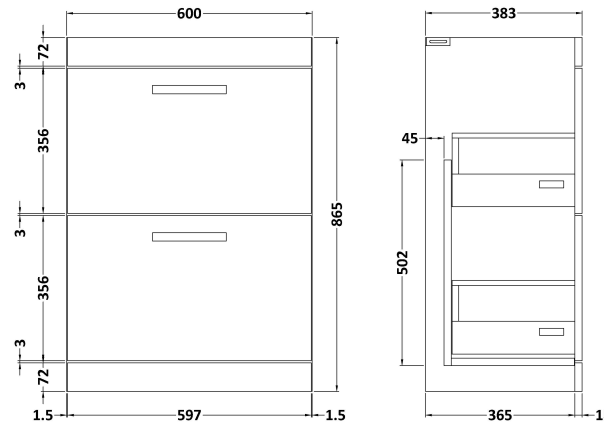

Sales Code: ATH032F

Description: 1200 Fs 4-Drawer Vanity & Double Basin

Packaging Details

Barcode: 5056211888628

Sales Code: MOD533

Description: 600 Floor Standing 2-Drawer Basin Unit

Product Dimensions

Height (mm):	865
Width (mm):	600
Depth (mm):	383
Nett Weight (kg):	26

Packaging Dimensions

Height (mm):	885
Width (mm):	620
Depth (mm):	405
Gross Weight (kg):	26.5

Packaging Data

Box Colour:	Brown Cardboard Box
Box Qty:	1
Label Size:	100 x 50
Label Colour:	White Label
Label Qty:	2

Sales Code: CBM424

Description: Double Ceramic Basin 1208X392

Product Dimensions

Height (mm):	390
Width (mm):	1205
Depth (mm):	175
Nett Weight (kg):	27

Packaging Dimensions

Height (mm):	205
Width (mm):	1270
Depth (mm):	510
Gross Weight (kg):	27

Packaging Data

Box Colour:	Brown Cardboard Box - Printed
Box Qty:	1
Label Size:	100 x 50
Label Colour:	White Label
Label Qty:	2

Outer Box Dimensions (If Applicable)

Height (mm):	
Width (mm):	
Depth (mm):	
Gross Weight (kg):	
Barcode:	5056211875826