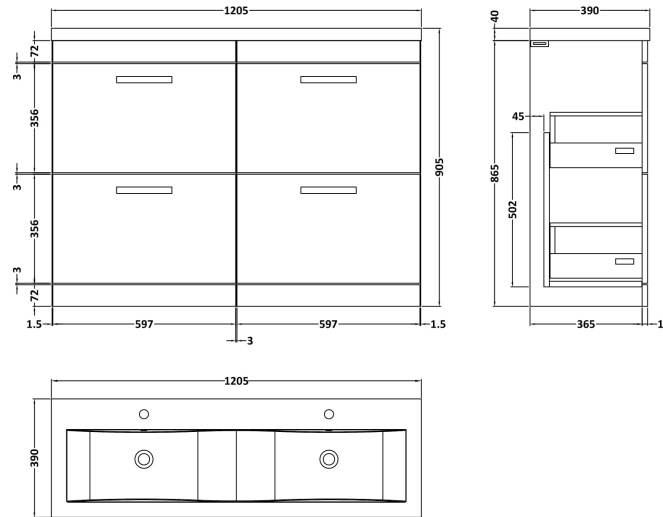

Sales Code: ATH033F

Description: 1200 Fs 4-Drawer Vanity & Double Basin

Packaging Details

Barcode: 5056211888635