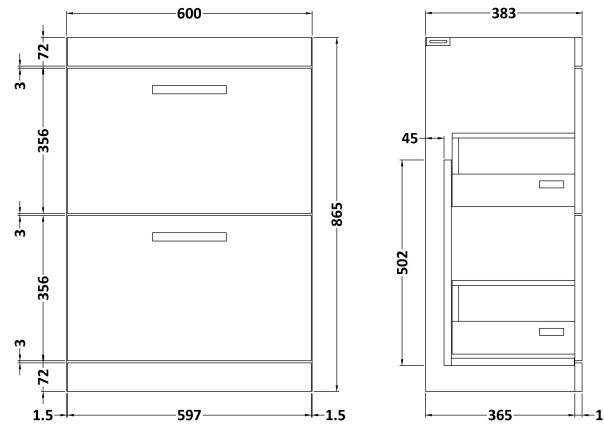

### Product Dimensions

Height (mm):	865
Width (mm):	600
Depth (mm):	383
Nett Weight (kg):	26

### Packaging Dimensions

Height (mm):	885
Width (mm):	620
Depth (mm):	405
Gross Weight (kg):	26.5

### Product Dimensions

Height (mm):	390
Width (mm):	1205
Depth (mm):	175
Nett Weight (kg):	27

### Packaging Dimensions

Height (mm):	205
Width (mm):	1270
Depth (mm):	510
Gross Weight (kg):	27