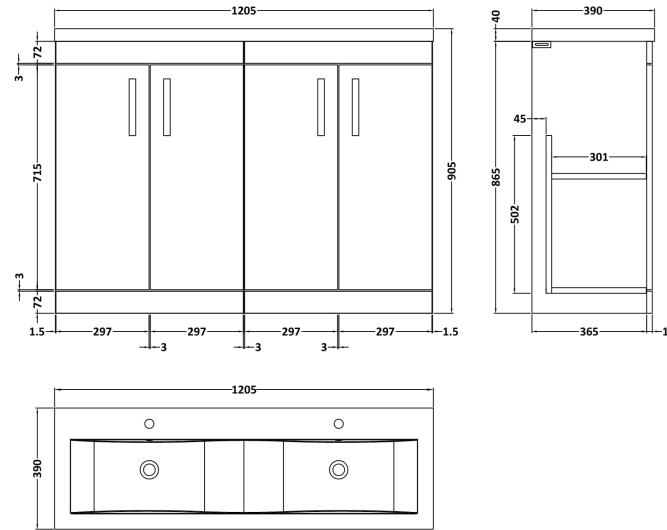

Sales Code: ATH075F

Description: 1200 Fs 4-Door Vanity & Double Basin

Packaging Details

Barcode: 5056211888789

Sales Code: MOC303

Description: 600 Floor Standing 2-Door Basin Unit

Product Dimensions

Height (mm):	865
Width (mm):	600
Depth (mm):	383
Nett Weight (kg):	21

Packaging Dimensions

Height (mm):	405
Width (mm):	620
Depth (mm):	885
Gross Weight (kg):	21.5

Packaging Data

Box Colour:	Brown Cardboard Box
Box Qty:	1
Label Size:	100 x 50
Label Colour:	White Label
Label Qty:	2

Outer Box Dimensions (If Applicable)

Height (mm):	
Width (mm):	
Depth (mm):	
Gross Weight (kg):	
Barcode:	5055275869970

Product Details

Country of Origin:	China
Fitting Instruction:	No
CE & UKCA:	N/A
FSC Certified Materials:	Yes
Colour:	Gloss Grey
Construction Method:	Cam & Wood Dowel
Construction Type:	Rigid
Cabinet Finish:	MFC Painted Gloss
Fascia Finish:	Mdf Painted Gloss
Cabinet Thickness (mm):	16
Fascia Thickness (mm):	18
Drawer Included:	No
Drawer Type:	Not Applicable
No of Shelves:	1
Hinge Type:	95 Degree Clip-On Soft Close
Hinge Included:	Yes, Supplied
Adjustable Legs:	No, Not Required
Fixings Included:	Yes
Handle Style:	Contemporary
Waste Shroud:	No
Handle Included:	Yes, Supplied
Handle Type:	Strap

Sales Code: CBM424

Description: Double Ceramic Basin 1208X392

Product Dimensions

Height (mm):	390
Width (mm):	1205
Depth (mm):	175
Nett Weight (kg):	27

Packaging Dimensions

Height (mm):	205
Width (mm):	1270
Depth (mm):	510
Gross Weight (kg):	27