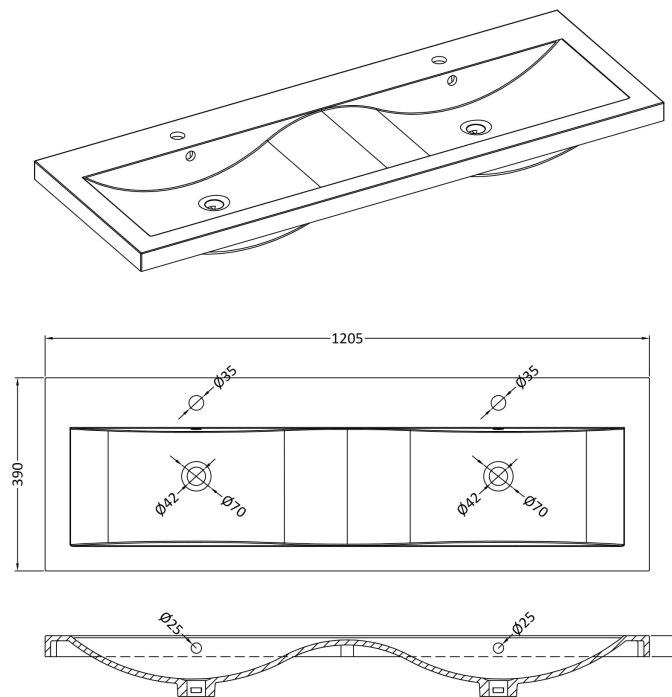

Packaging Dimensions

Height (mm):	405
Width (mm):	620
Depth (mm):	885
Gross Weight (kg):	21.5

Packaging Data

Box Colour:	Brown Cardboard Box
Box Qty:	1
Label Size:	100 x 50
Label Colour:	White Label
Label Qty:	2

Outer Box Dimensions (If Applicable)

Height (mm):	
Width (mm):	
Depth (mm):	
Gross Weight (kg):	
Barcode:	5055275869970

Product Details

Country of Origin:	China
Fitting Instruction:	No
CE & UKCA:	N/A
FSC Certified Materials:	Yes
Colour:	Gloss Grey
Construction Method:	Cam & Wood Dowel
Construction Type:	Rigid
Cabinet Finish:	MFC Painted Gloss
Fascia Finish:	Mdf Painted Gloss
Cabinet Thickness (mm):	16
Fascia Thickness (mm):	18
Drawer Included:	No
Drawer Type:	Not Applicable
No of Shelves:	1
Hinge Type:	95 Degree Clip-On Soft Close
Hinge Included:	Yes, Supplied
Adjustable Legs:	No, Not Required
Fixings Included:	Yes
Handle Style:	Contemporary
Waste Shroud:	No
Handle Included:	Yes, Supplied
Handle Type:	Strap

Sales Code: CBM424

Description: Double Ceramic Basin 1208X392

Product Dimensions

Height (mm):	390
Width (mm):	1205
Depth (mm):	175
Nett Weight (kg):	27

Packaging Dimensions

Height (mm):	205
Width (mm):	1270
Depth (mm):	510
Gross Weight (kg):	27

Packaging Data

Box Colour:	Brown Cardboard Box - Printed
Box Qty:	1
Label Size:	100 x 50
Label Colour:	White Label
Label Qty:	2

Outer Box Dimensions (If Applicable)

Height (mm):	
Width (mm):	
Depth (mm):	
Gross Weight (kg):	
Barcode:	5056211875826