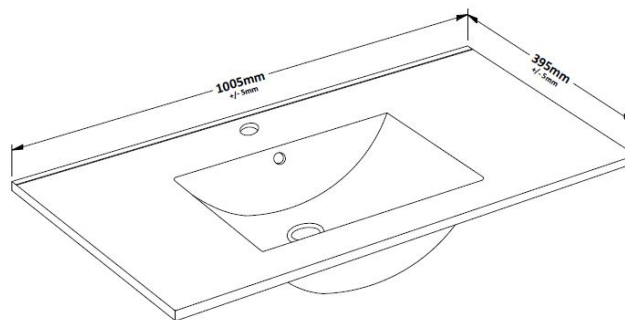

Sales Code: NVM007

Description: Minimalist Basin 1000mm

Product Dimensions

Height (mm):	190
Width (mm):	1000
Depth (mm):	390
Nett Weight (kg):	17.9

Packaging Dimensions

Height (mm):	400
Width (mm):	1020
Depth (mm):	200
Gross Weight (kg):	17.9

Packaging Data

Box Colour:	Brown Cardboard Box - Printed
Box Qty:	1
Label Size:	100 x 50
Label Colour:	White Label
Label Qty:	2

Outer Box Dimensions (If Applicable)

Height (mm):	
Width (mm):	
Depth (mm):	
Gross Weight (kg):	
Barcode:	5055146194682

Basins: Tap Hole: One Taphole Chain Stay Hole: No
Template: Not Required Waste Type Req: Slotted
Overflow Inc: Yes Overflow Cover: Yes
Inner Bowl Depth (mm):