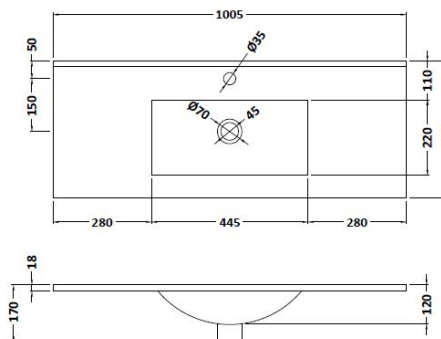

Sales Code: NVM007

Description: Minimalist Basin 1000mm

Product Dimensions

Height (mm):	190
Width (mm):	1000
Depth (mm):	390
Nett Weight (kg):	17.9

Packaging Dimensions

Height (mm):	400
Width (mm):	1020
Depth (mm):	200
Gross Weight (kg):	17.9

Packaging Data

Box Colour:	Brown Cardboard Box - Printed
Box Qty:	1
Label Size:	100 x 50
Label Colour:	White Label
Label Qty:	2

Outer Box Dimensions (If Applicable)

Height (mm):	
Width (mm):	
Depth (mm):	
Gross Weight (kg):	
Barcode:	5055146194682

Basins: Tap Hole: One Taphole Chain Stay Hole: No
Template: Not Required Waste Type Req: Slotted
Overflow Inc: Yes Overflow Cover: Yes
Inner Bowl Depth (mm):