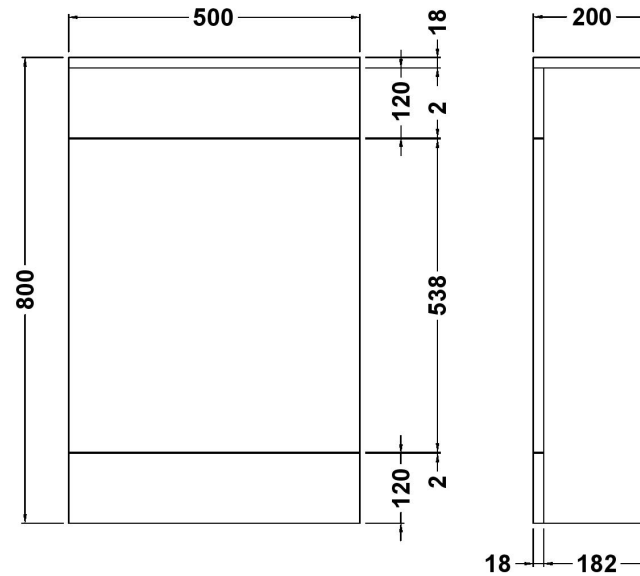

Sales Code: NVM141

Description: 500X200mm Turin Wc Unit

Product Dimensions

Height (mm):	800
Width (mm):	500
Depth (mm):	200
Nett Weight (kg):	13.77

Packaging Dimensions

Height (mm):	225
Width (mm):	525
Depth (mm):	845
Gross Weight (kg):	13.77

Packaging Data

Box Colour:	Brown Cardboard Box - Printed
Box Qty:	1
Label Size:	100 x 50
Label Colour:	Not Applicable
Label Qty:	0

Outer Box Dimensions (If Applicable)

Height (mm):	
Width (mm):	
Depth (mm):	
Gross Weight (kg):	
Barcode:	5055146194118

Product Details

Country of Origin:	China
Fitting Instruction:	No
CE & UKCA:	N/A
FSC Certified Materials:	Yes
Colour:	Gloss White
Construction Method:	Cam & Wood Dowel
Construction Type:	Rigid
Cabinet Finish:	MFC Painted Gloss
Fascia Finish:	MFC Painted Gloss
Cabinet Thickness (mm):	16
Fascia Thickness (mm):	18
Drawer Included:	No
Drawer Type:	Not Applicable
No of Shelves:	0
Hinge Type:	Not Applicable
Hinge Included:	No
Adjustable Legs:	No
Fixings Included:	Yes
Handle Style:	Not Applicable
Waste Shroud:	No
Handle Included:	No
Handle Type:	Not Applicable