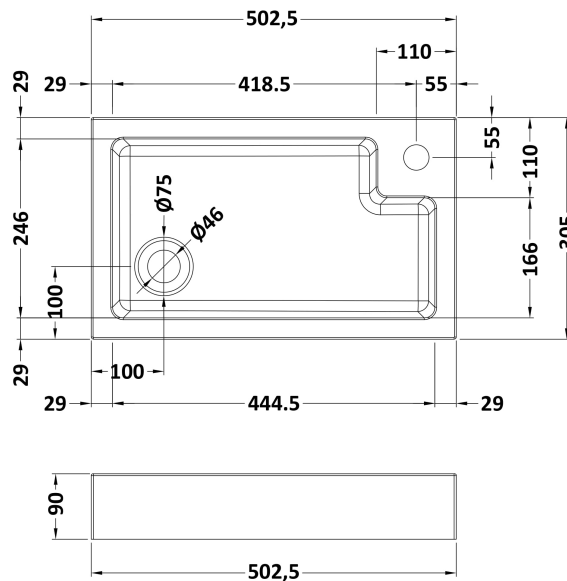

### Product Dimensions

Height (mm):	766
Width (mm):	500
Depth (mm):	300
Nett Weight (kg):	15.72

### Outer Box Dimensions (If Applicable)

Height (mm):	
Width (mm):	
Depth (mm):	
Gross Weight (kg):	
Barcode:	5055275830055

### Product Dimensions

Height (mm):	90
Width (mm):	503
Depth (mm):	305
Nett Weight (kg):	10.5

### Packaging Dimensions

Height (mm):	90
Width (mm):	525
Depth (mm):	380
Gross Weight (kg):	11