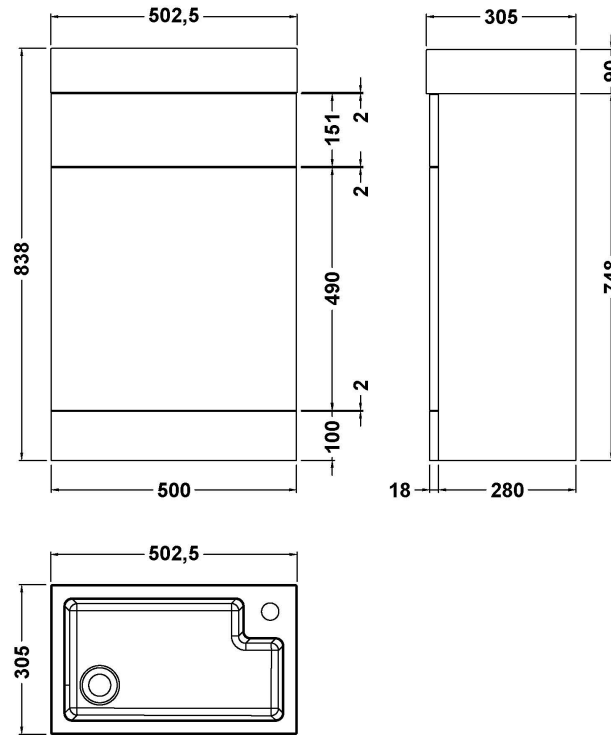

Sales Code: PRC141B

Description: 500 2 In 1 Wc/Basin Unit

Packaging Details

Barcode: 5056462627007