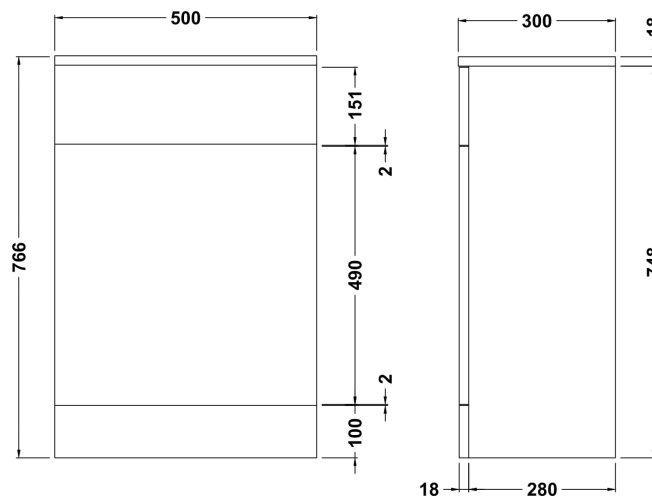

### Product Dimensions

Height (mm):	766
Width (mm):	500
Depth (mm):	300
Nett Weight (kg):	15.72

### Packaging Dimensions

Height (mm):	325
Width (mm):	525
Depth (mm):	810
Gross Weight (kg):	15.72

### Product Dimensions

Height (mm):	90
Width (mm):	503
Depth (mm):	305
Nett Weight (kg):	10.5

### Packaging Dimensions

Height (mm):	90
Width (mm):	525
Depth (mm):	380
Gross Weight (kg):	11