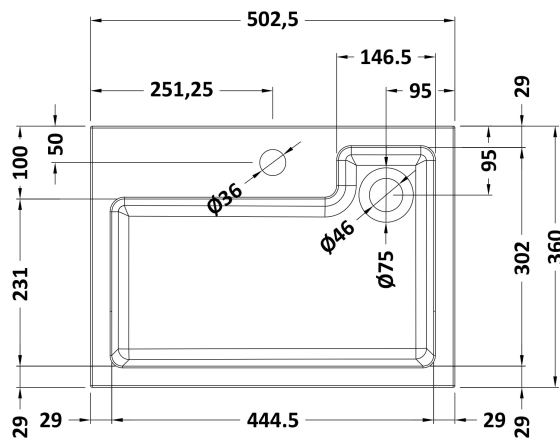

Packaging Dimensions

Height (mm):	375
Width (mm):	520
Depth (mm):	450
Gross Weight (kg):	11

Packaging Data

Box Colour:	Brown Cardboard Box
Box Qty:	
Label Size:	x
Label Colour:	Not Applicable
Label Qty:	0

Outer Box Dimensions (If Applicable)

Height (mm):	
Width (mm):	
Depth (mm):	
Gross Weight (kg):	
Barcode:	5055275883617

Product Details

Country of Origin:	China
Fitting Instruction:	No
CE & UKCA:	N/A
FSC Certified Materials:	Yes
Colour:	Gloss White
Construction Method:	Cam & Wood Dowel
Construction Type:	Rigid
Cabinet Finish:	MFC Painted Gloss
Fascia Finish:	MFC Painted Gloss
Cabinet Thickness (mm):	16
Fascia Thickness (mm):	18
Drawer Included:	No
Drawer Type:	Not Applicable
No of Shelves:	0
Hinge Type:	95 Degree Soft Close
Hinge Included:	Yes
Adjustable Legs:	No, Not Required
Fixings Included:	Yes
Handle Style:	Not Applicable
Waste Shroud:	Not Applicable
Handle Included:	No, Not Required
Handle Type:	Not Applicable

Sales Code: PMB022

Description: 2 In 1 Polymarble Basin 503 X 360 Rw

Product Dimensions

Height (mm):	90
Width (mm):	503
Depth (mm):	360
Nett Weight (kg):	11.5

Packaging Dimensions

Height (mm):	110
Width (mm):	525
Depth (mm):	380
Gross Weight (kg):	12

Packaging Data

Box Colour:	Brown Cardboard Box - Printed
Box Qty:	1
Label Size:	100 x 50
Label Colour:	White Label
Label Qty:	2

Outer Box Dimensions (If Applicable)

Height (mm):	
Width (mm):	
Depth (mm):	
Gross Weight (kg):	
Barcode:	5055275819524