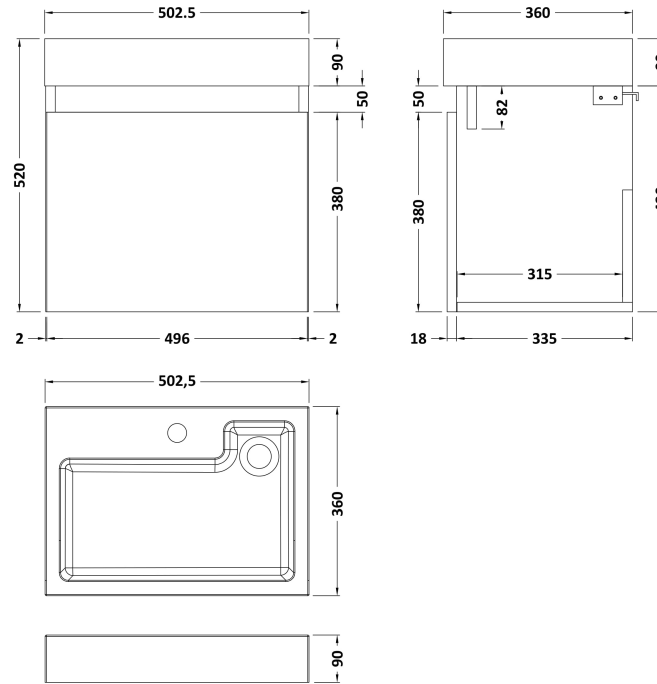

Sales Code: MER008

Description: 500X360 Wh 1-Door Vanity & Basin

Packaging Details

Barcode: 5056211815105

Sales Code: MOZ382

Description: 500X360 Wh 1-Door Unit

Product Dimensions

Height (mm):	430
Width (mm):	500
Depth (mm):	353
Nett Weight (kg):	10

Packaging Dimensions

Height (mm):	450
Width (mm):	520
Depth (mm):	375
Gross Weight (kg):	11

Packaging Data

Box Colour:	Brown Cardboard Box
Box Qty:	1
Label Size:	50 x 100
Label Colour:	White Label
Label Qty:	2

Sales Code: PMB022

Description: 2 In 1 Polymarble Basin 503 X 360 Rw

Product Dimensions

Height (mm):	90
Width (mm):	503
Depth (mm):	360
Nett Weight (kg):	11.5

Packaging Dimensions

Height (mm):	110
Width (mm):	525
Depth (mm):	380
Gross Weight (kg):	12

Packaging Data

Box Colour:	Brown Cardboard Box - Printed
Box Qty:	1
Label Size:	100 x 50
Label Colour:	White Label
Label Qty:	2

Outer Box Dimensions (If Applicable)

Height (mm):	
Width (mm):	
Depth (mm):	
Gross Weight (kg):	
Barcode:	5055275819524