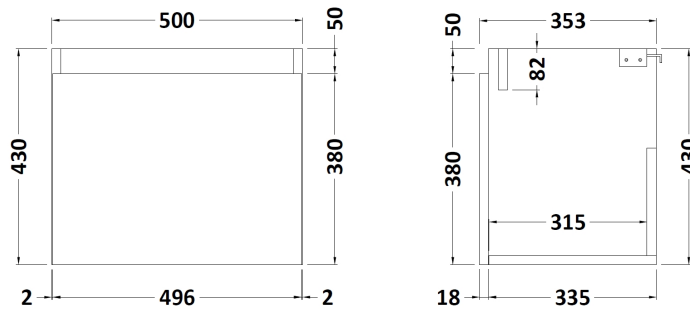

Sales Code: MER008

Description: 500X360 Wh 1-Door Vanity & Basin

Packaging Details

Barcode: 5056211815105

Sales Code: MOZ382

Description: 500X360 Wh 1-Door Unit

Product Dimensions

Height (mm):	430
Width (mm):	500
Depth (mm):	353
Nett Weight (kg):	10

Packaging Dimensions

Height (mm):	450
Width (mm):	520
Depth (mm):	375
Gross Weight (kg):	11

Packaging Data

Box Colour:	Brown Cardboard Box
Box Qty:	1
Label Size:	50 x 100
Label Colour:	White Label
Label Qty:	2

Sales Code: PMB022

Description: 2 In 1 Polymarble Basin 503 X 360 Rw

Product Dimensions

Height (mm):	90
Width (mm):	503
Depth (mm):	360
Nett Weight (kg):	11.5

Packaging Dimensions

Height (mm):	110
Width (mm):	525
Depth (mm):	380
Gross Weight (kg):	12

Packaging Data

Box Colour:	Brown Cardboard Box - Printed
Box Qty:	1
Label Size:	100 x 50
Label Colour:	White Label
Label Qty:	2

Outer Box Dimensions (If Applicable)

Height (mm):	
Width (mm):	
Depth (mm):	
Gross Weight (kg):	
Barcode:	5055275819524