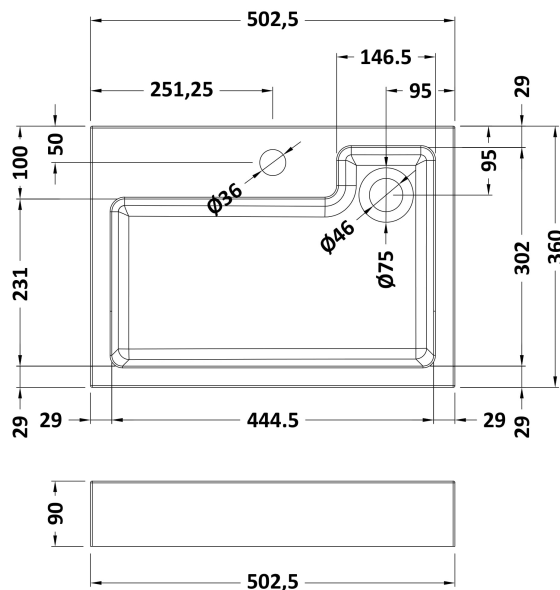

Packaging Dimensions

Height (mm):	450
Width (mm):	520
Depth (mm):	375
Gross Weight (kg):	11

Packaging Data

Box Colour:	Brown Cardboard Box
Box Qty:	1
Label Size:	50 x 100
Label Colour:	White Label
Label Qty:	2

Outer Box Dimensions (If Applicable)

Height (mm):	
Width (mm):	
Depth (mm):	
Gross Weight (kg):	
Barcode:	5055275883631

Product Details

Country of Origin:	China
Fitting Instruction:	No
CE & UKCA:	N/A
FSC Certified Materials:	Yes
Colour:	Gloss Grey
Construction Method:	Cam & Wood Dowel
Construction Type:	Rigid
Cabinet Finish:	MFC Gloss
Fascia Finish:	MFC Gloss
Cabinet Thickness (mm):	18
Fascia Thickness (mm):	18
Drawer Included:	No
Drawer Type:	Not Applicable
No of Shelves:	0
Hinge Type:	95 Degree Soft Close
Hinge Included:	Yes
Adjustable Legs:	No, Not Required
Fixings Included:	Yes
Handle Style:	Not Applicable
Waste Shroud:	Not Applicable
Handle Included:	No, Not Required
Handle Type:	Not Applicable

Sales Code: PMB022

Description: 2 In 1 Polymarble Basin 503 X 360 Rw

Product Dimensions

Height (mm):	90
Width (mm):	503
Depth (mm):	360
Nett Weight (kg):	11.5

Packaging Dimensions

Height (mm):	110
Width (mm):	525
Depth (mm):	380
Gross Weight (kg):	12

Packaging Data

Box Colour:	Brown Cardboard Box - Printed
Box Qty:	1
Label Size:	100 x 50
Label Colour:	White Label
Label Qty:	2

Outer Box Dimensions (If Applicable)

Height (mm):	
Width (mm):	
Depth (mm):	
Gross Weight (kg):	
Barcode:	5055275819524