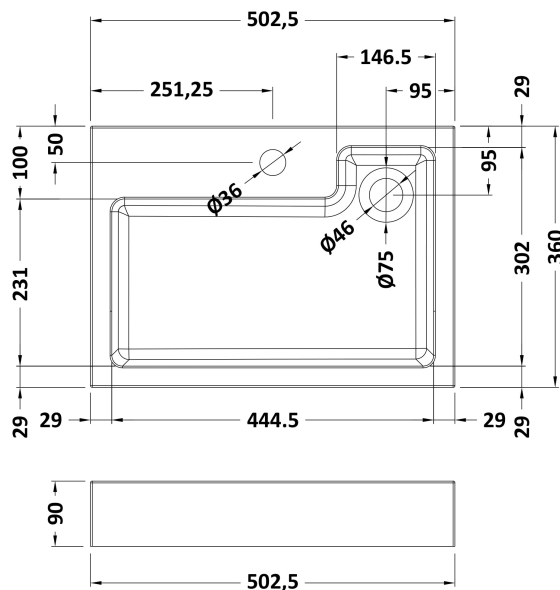

Packaging Dimensions

Height (mm):	375
Width (mm):	520
Depth (mm):	450
Gross Weight (kg):	11

Packaging Data

Box Colour:	Brown Cardboard Box
Box Qty:	1
Label Size:	50 x 100
Label Colour:	White Label
Label Qty:	2

Outer Box Dimensions (If Applicable)

Height (mm):	
Width (mm):	
Depth (mm):	
Gross Weight (kg):	
Barcode:	5055275883655

Product Details

Country of Origin:	United Kingdom
Fitting Instruction:	No
CE & UKCA:	N/A
FSC Certified Materials:	Yes
Colour:	Anthracite Woodgrain
Construction Method:	Cam & Wood Dowel
Construction Type:	Rigid
Cabinet Finish:	MFC Textured Matt
Fascia Finish:	MFC Textured Matt
Cabinet Thickness (mm):	18
Fascia Thickness (mm):	18
Drawer Included:	No
Drawer Type:	Not Applicable
No of Shelves:	0
Hinge Type:	95 Degree Soft Close
Hinge Included:	Yes
Adjustable Legs:	No, Not Required
Fixings Included:	Yes
Handle Style:	Not Applicable
Waste Shroud:	Not Applicable
Handle Included:	No, Not Required
Handle Type:	Not Applicable

Sales Code: PMB022

Description: 2 In 1 Polymarble Basin 503 X 360 Rw

Product Dimensions

Height (mm):	90
Width (mm):	503
Depth (mm):	360
Nett Weight (kg):	11.5

Packaging Dimensions

Height (mm):	110
Width (mm):	525
Depth (mm):	380
Gross Weight (kg):	12

Packaging Data

Box Colour:	Brown Cardboard Box - Printed
Box Qty:	1
Label Size:	100 x 50
Label Colour:	White Label
Label Qty:	2

Outer Box Dimensions (If Applicable)

Height (mm):	
Width (mm):	
Depth (mm):	
Gross Weight (kg):	
Barcode:	5055275819524