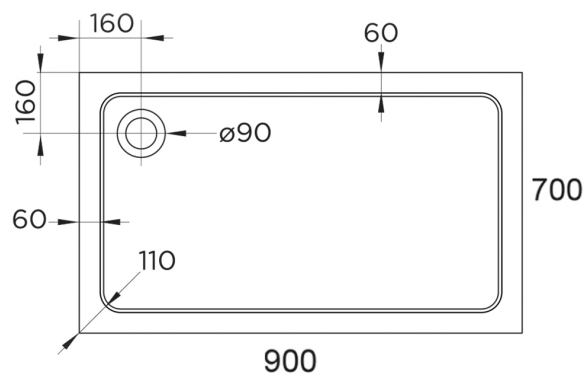

Technical Datasheet

Product Code: 238H9070-C

Product Description: Hydro45 Stone Tray 900X700 White

Specification

Material:	Acrylic Capped Bonded Resin
Style:	Modern
Shape:	Rectangular
Colour:	White
Product Guarantee:	10 Years
Made In the UK:	Yes
Barcode:	5031978059603
Product Length (mm):	900
Product Width (mm):	700
Product Height (mm):	45

Key Features

- Designed to last & provide leak free shower relaxation
- Manufactured from 45mm acrylic capped stone resin
- 90mm fast flow waste also available for easy installation
- Can be installed to the floor or with a riser kit
- Leg & panel set available to purchase separately
- 28 sizes available to meet your bathroom requirements

Technical Drawing

Dimensions: All measurements are in millimetres and are subject to normal manufacturing variations.

Due to a continuing development programme to improve design and performance, we reserve all rights to vary specifications without prior notice. Please note, all accessories are for photographic purposes only.