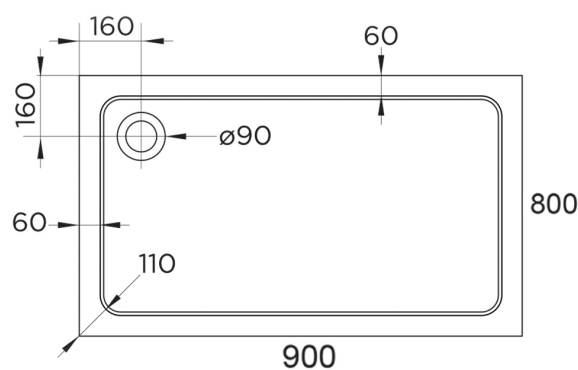

Technical Datasheet

Product Code: 238H9080-C

Product Description: Hydro45 Stone Tray 900X800 White

Specification

Material:	Acrylic Capped Bonded Resin
Style:	Modern
Shape:	Rectangular
Colour:	White
Product Guarantee:	10 Years
Barcode:	5031978059627
Product Length (mm):	900
Product Width (mm):	800
Product Height (mm):	45

Key Features

- Designed to last & provide leak free shower relaxation
- Manufactured from 45mm acrylic capped stone resin
- 90mm fast flow waste also available for easy installation
- Can be installed to the floor or with a riser kit
- Leg & panel set available to purchase separately
- 28 sizes available to meet your bathroom requirements

Technical Drawing

Dimensions: All measurements are in millimetres and are subject to normal manufacturing variations.

Due to a continuing development programme to improve design and performance, we reserve all rights to vary specifications without prior notice. Please note, all accessories are for photographic purposes only.