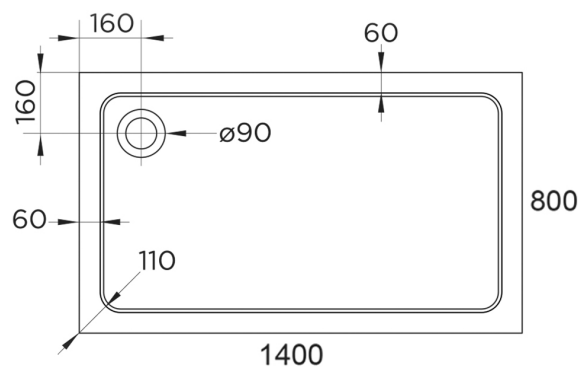

## Specification

Material:	Acrylic Capped Bonded Resin
Style:	Modern
Shape:	Rectangular
Colour:	White
Product Guarantee:	10 Years
Barcode:	5031978059771
Product Length (mm):	1400
Product Width (mm):	800
Product Height (mm):	45

## Key Features

- Designed to last & provide leak free shower relaxation
- Manufactured from 45mm acrylic capped stone resin
- 90mm fast flow waste also available for easy installation
- Can be installed to the floor or with a riser kit
- Leg & panel set available to purchase separately
- 28 sizes available to meet your bathroom requirements

## Technical Drawing

Dimensions: All measurements are in millimetres and are subject to normal manufacturing variations.

Due to a continuing development programme to improve design and performance, we reserve all rights to vary specifications without prior notice. Please note, all accessories are for photographic purposes only.