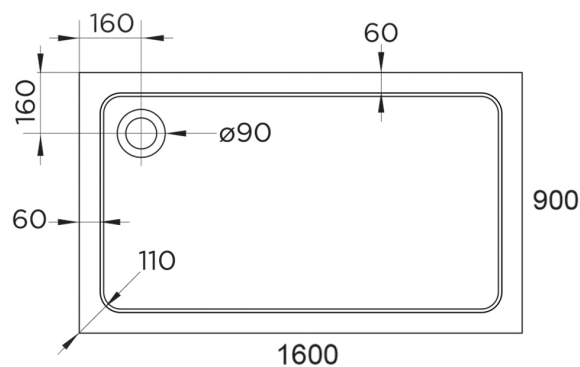

Technical Datasheet

Product Code: 238H1690-C

Product Description: Hydro45 Stone Tray 1600X900 White

Specification

Material:	Acrylic Capped Bonded Resin
Style:	Modern
Shape:	Rectangular
Colour:	White
Product Guarantee:	10 Years
Barcode:	5031978059863
Product Length (mm):	1600
Product Width (mm):	900
Product Height (mm):	45

Key Features

- Designed to last & provide leak free shower relaxation
- Manufactured from 45mm acrylic capped stone resin
- 90mm fast flow waste also available for easy installation
- Can be installed to the floor or with a riser kit
- Leg & panel set available to purchase separately
- 28 sizes available to meet your bathroom requirements

Technical Drawing

Dimensions: All measurements are in millimetres and are subject to normal manufacturing variations.

Due to a continuing development programme to improve design and performance, we reserve all rights to vary specifications without prior notice. Please note, all accessories are for photographic purposes only.