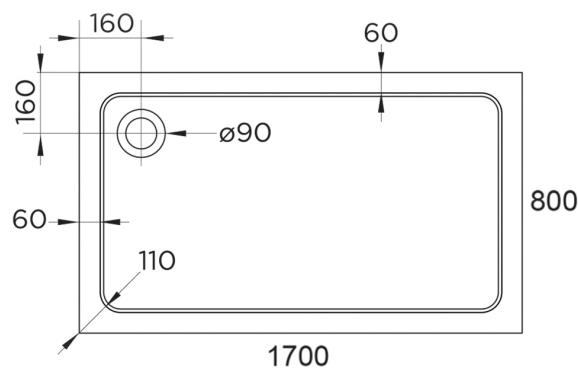

Technical Datasheet

Product Code: 238H1780-C

Product Description: Hydro45 Stone Tray 1700X800 White

Specification

Material:	Acrylic Capped Bonded Resin
Style:	Modern
Shape:	Rectangular
Colour:	White
Product Guarantee:	10 Years
Barcode:	5031978059894
Product Length (mm):	1700
Product Width (mm):	800
Product Height (mm):	45

Key Features

- Designed to last & provide leak free shower relaxation
- Manufactured from 45mm acrylic capped stone resin
- 90mm fast flow waste also available for easy installation
- Can be installed to the floor or with a riser kit
- Leg & panel set available to purchase separately
- 28 sizes available to meet your bathroom requirements

Technical Drawing

Dimensions: All measurements are in millimetres and are subject to normal manufacturing variations.

Due to a continuing development programme to improve design and performance, we reserve all rights to vary specifications without prior notice. Please note, all accessories are for photographic purposes only.