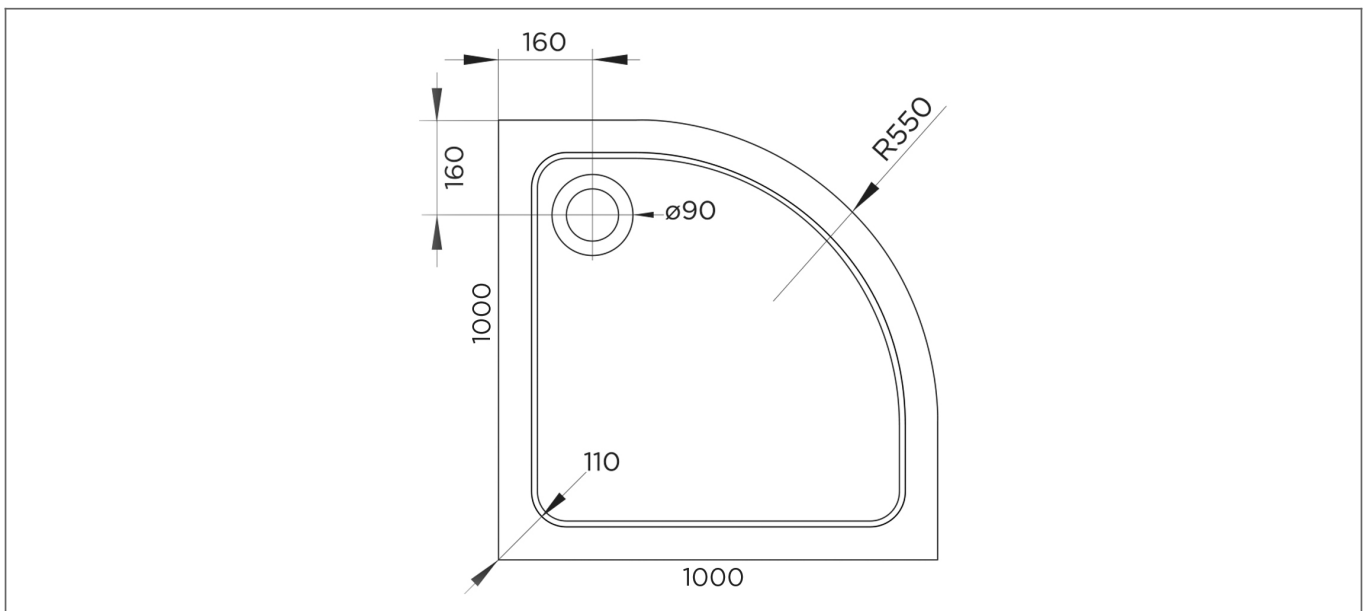

Technical Datasheet

Product Code: 238H100Q-C

Product Description: Hydro45 Stone Tray 1000 Quad White

Specification

Material:	Acrylic Capped Bonded Resin
Style:	Modern
Shape:	Quadrant
Colour:	White
Product Guarantee:	10 Years
Barcode:	5031978059931
Product Length (mm):	1000
Product Width (mm):	1000
Product Height (mm):	45

Key Features

- Designed to last & provide leak free shower relaxation
- Manufactured from 45mm acrylic capped stone resin
- 90mm fast flow waste also available for easy installation
- Can be installed to the floor or with a riser kit
- Leg & panel set available to purchase separately
- 28 sizes available to meet your bathroom requirements

Technical Drawing

Dimensions: All measurements are in millimetres and are subject to normal manufacturing variations.

Due to a continuing development programme to improve design and performance, we reserve all rights to vary specifications without prior notice. Please note, all accessories are for photographic purposes only.