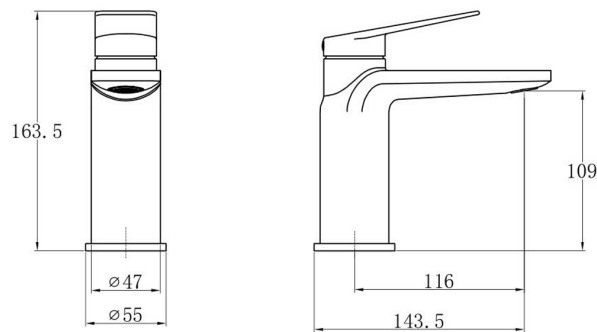

Technical Datasheet

Product Code: TT580

Product Description: **Trisen Roveri Basin Mixer CP (No Waste)**

Specification

Product Guarantee:	Lifetime
Barcode:	5056474532917
Material:	Brass
Handle Type:	Lever
Tap Pressure:	Medium - High Pressure
Min Operating Pressure:	0.5 Bar
Waste Included:	No
Number Of Tap Holes:	1
Projection (mm):	143.5
Colour:	Chrome

Technical Drawing

Dimensions: All measurements are in millimetres and are subject to normal manufacturing variations.

Due to a continuing development programme to improve design and performance, we reserve all rights to vary specifications without prior notice. Please note, all accessories are for photographic purposes only.