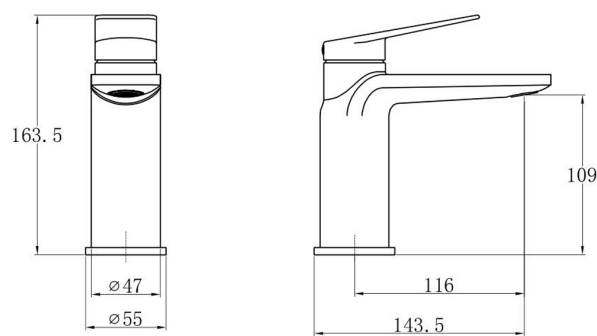

## Specification

Product Guarantee:	Lifetime
Barcode:	5056474532931
Material:	Brass
Handle Type:	Lever
Tap Pressure:	Medium - High Pressure
Min Operating Pressure:	0.5 Bar
Waste Included:	No
Number Of Tap Holes:	1
Projection (mm):	143.5
Colour:	Brushed Brass

## Technical Drawing

Dimensions: All measurements are in millimetres and are subject to normal manufacturing variations.

Due to a continuing development programme to improve design and performance, we reserve all rights to vary specifications without prior notice. Please note, all accessories are for photographic purposes only.