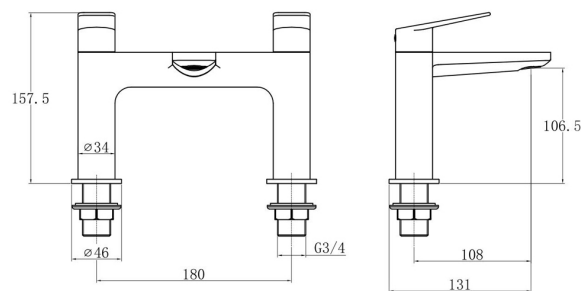

# Technical Datasheet

Product Code: TT853

Product Description: **Trisen Roveri Bath Filler CP (No Waste)**

## Specification

Product Guarantee:	Lifetime
Barcode:	5056474533006
Material:	Brass
Handle Type:	Lever
Tap Pressure:	Medium - High Pressure
Min Operating Pressure:	0.5 Bar
Waste Included:	No
Number Of Tap Holes:	2
Projection (mm):	108
Colour:	Chrome

## Technical Drawing

Dimensions: All measurements are in millimetres and are subject to normal manufacturing variations.

Due to a continuing development programme to improve design and performance, we reserve all rights to vary specifications without prior notice. Please note, all accessories are for photographic purposes only.