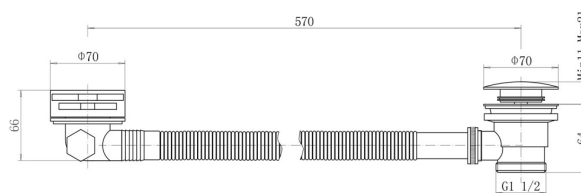

Technical Datasheet

Product Code: TB002

Product Description: **Trisen Bath Waste Black**

Specification

Style:	Modern
Shape:	Round
Colour:	Black
Packaged Weight (kg):	1.18 kg
Packaged Length (Metre):	0.625
Packaged Width (Metre):	0.44
Packaged Height (Metre):	0.34

Technical Drawing

Dimensions: All measurements are in millimetres and are subject to normal manufacturing variations.

Due to a continuing development programme to improve design and performance, we reserve all rights to vary specifications without prior notice. Please note, all accessories are for photographic purposes only.