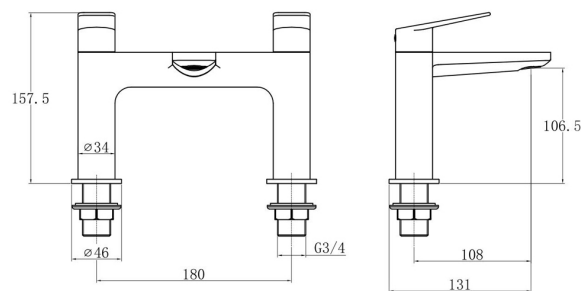

Technical Datasheet

Product Code: TT863

Product Description: **Trisen Roveri Bath Filler Black (No Waste)**

Specification

Product Guarantee:	Lifetime
Barcode:	5056474533013
Material:	Brass
Handle Type:	Lever
Tap Pressure:	Medium - High Pressure
Min Operating Pressure:	0.5 Bar
Waste Included:	No
Number Of Tap Holes:	2
Projection (mm):	108
Colour:	Black

Technical Drawing

Dimensions: All measurements are in millimetres and are subject to normal manufacturing variations.

Due to a continuing development programme to improve design and performance, we reserve all rights to vary specifications without prior notice. Please note, all accessories are for photographic purposes only.