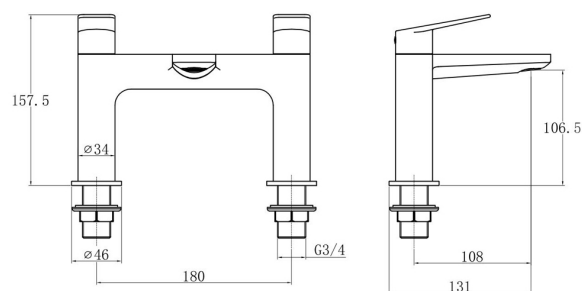

Technical Datasheet

Product Code: TT873

Product Description: **Trisen Roveri Bath Filler Brushed Brass (No Waste)**

Specification

Product Guarantee:	Lifetime
Barcode:	5056474533020
Material:	Brass
Handle Type:	Lever
Tap Pressure:	Medium - High Pressure
Min Operating Pressure:	0.5 Bar
Waste Included:	No
Number Of Tap Holes:	2
Projection (mm):	108
Colour:	Brushed Brass

Technical Drawing

Dimensions: All measurements are in millimetres and are subject to normal manufacturing variations.

Due to a continuing development programme to improve design and performance, we reserve all rights to vary specifications without prior notice. Please note, all accessories are for photographic purposes only.