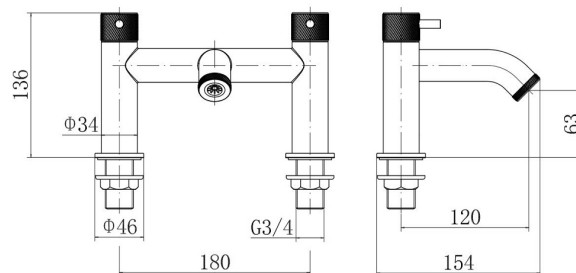

# Technical Datasheet

Product Code: TT761

Product Description: **Trisen Verdura Bath Black Filler (No Waste)**

## Specification

Product Guarantee:	Lifetime
Barcode:	5056474533105
Material:	Brass
Handle Type:	Lever
Tap Pressure:	Medium - High Pressure
Min Operating Pressure:	0.5 Bar
Waste Included:	No
Number Of Tap Holes:	2
Projection (mm):	120
Colour:	Black

## Technical Drawing

Dimensions: All measurements are in millimetres and are subject to normal manufacturing variations.

Due to a continuing development programme to improve design and performance, we reserve all rights to vary specifications without prior notice. Please note, all accessories are for photographic purposes only.