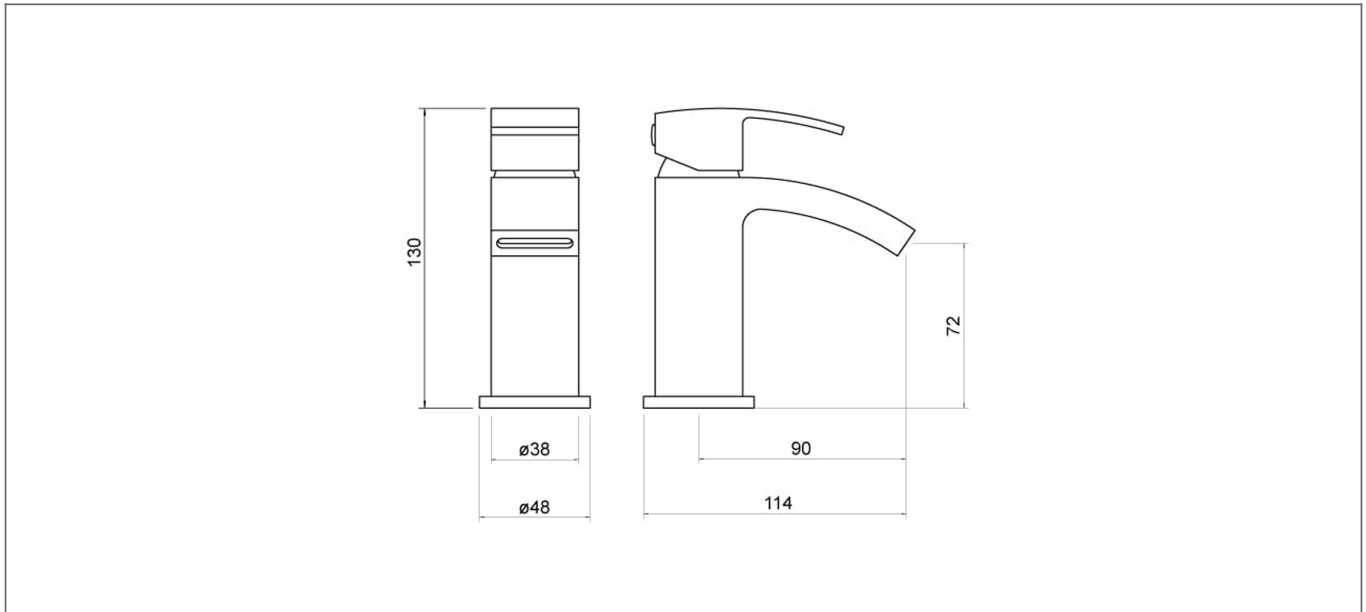

## Specification

Product Guarantee:	Lifetime
Barcode:	5056474502309
Material:	Brass
Handle Type:	Lever
Tap Pressure:	Low Pressure
Min Operating Pressure:	0.2 Bar
Waste Included:	No
Number Of Tap Holes:	1
Approvals:	WRAS Approved
Projection (mm):	90
Flow Rate 0.1 Bar (L/min):	4.9
Flow Rate 0.5 Bar (L/min):	7.2
Flow Rate 1 Bar (L/min):	10.1
Flow Rate 2 Bar (L/min):	14.1
Flow Rate 3 Bar (L/min):	17.2
Colour:	Chrome

Dimensions: All measurements are in millimetres and are subject to normal manufacturing variations.

Due to a continuing development programme to improve design and performance, we reserve all rights to vary specifications without prior notice. Please note, all accessories are for photographic purposes only.

# Technical Datasheet

Product Code: TT801

Product Description: **Knole Chrome Mini Mono Basin Mixer**

## Technical Drawing

Dimensions: All measurements are in millimetres and are subject to normal manufacturing variations.

Due to a continuing development programme to improve design and performance, we reserve all rights to vary specifications without prior notice. Please note, all accessories are for photographic purposes only.