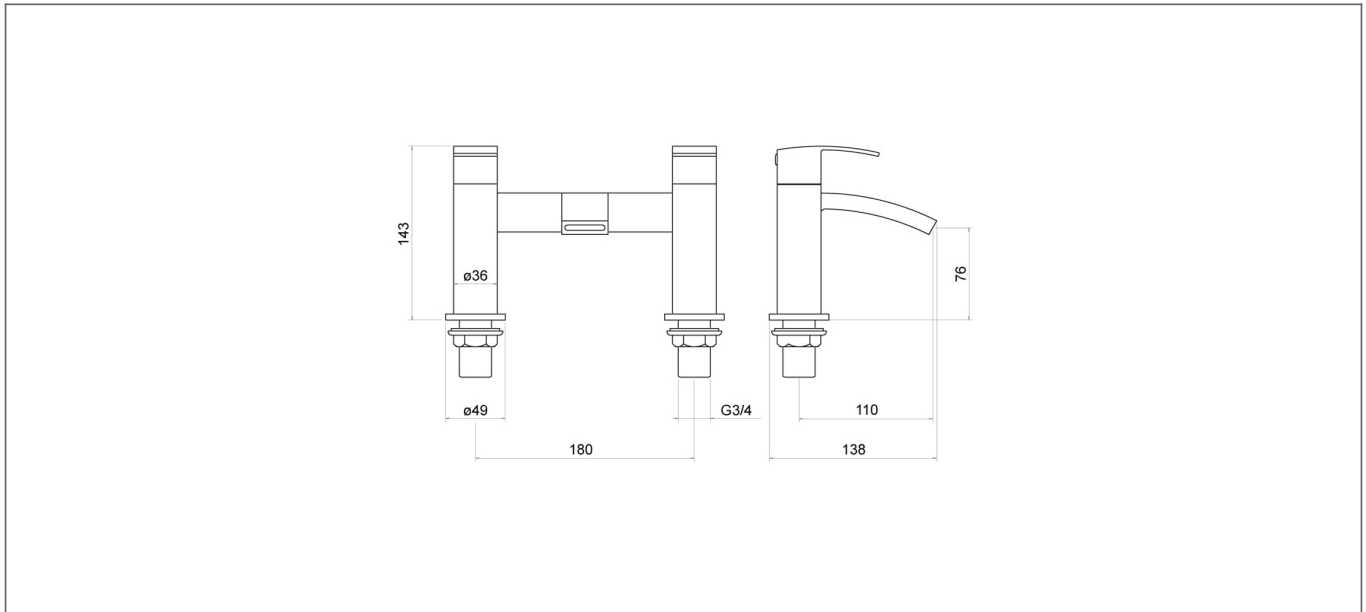

Technical Datasheet

Product Code: TT805

Product Description: **Knole Chrome Bath Filler**

Specification

Product Guarantee:	Lifetime
Barcode:	5056474502330
Material:	Brass
Handle Type:	Lever
Tap Pressure:	Low Pressure
Min Operating Pressure:	0.2 Bar
Number Of Tap Holes:	2
Approvals:	WRAS Approved
Projection (mm):	138
Flow Rate 0.1 Bar (L/min):	18.5
Flow Rate 0.5 Bar (L/min):	27.3
Flow Rate 1 Bar (L/min):	37.7
Flow Rate 2 Bar (L/min):	54.1
Flow Rate 3 Bar (L/min):	67.4
Colour:	Chrome

Dimensions: All measurements are in millimetres and are subject to normal manufacturing variations.

Due to a continuing development programme to improve design and performance, we reserve all rights to vary specifications without prior notice. Please note, all accessories are for photographic purposes only.

Technical Datasheet

Product Code: TT805

Product Description: **Knole Chrome Bath Filler**

Technical Drawing

Dimensions: All measurements are in millimetres and are subject to normal manufacturing variations.