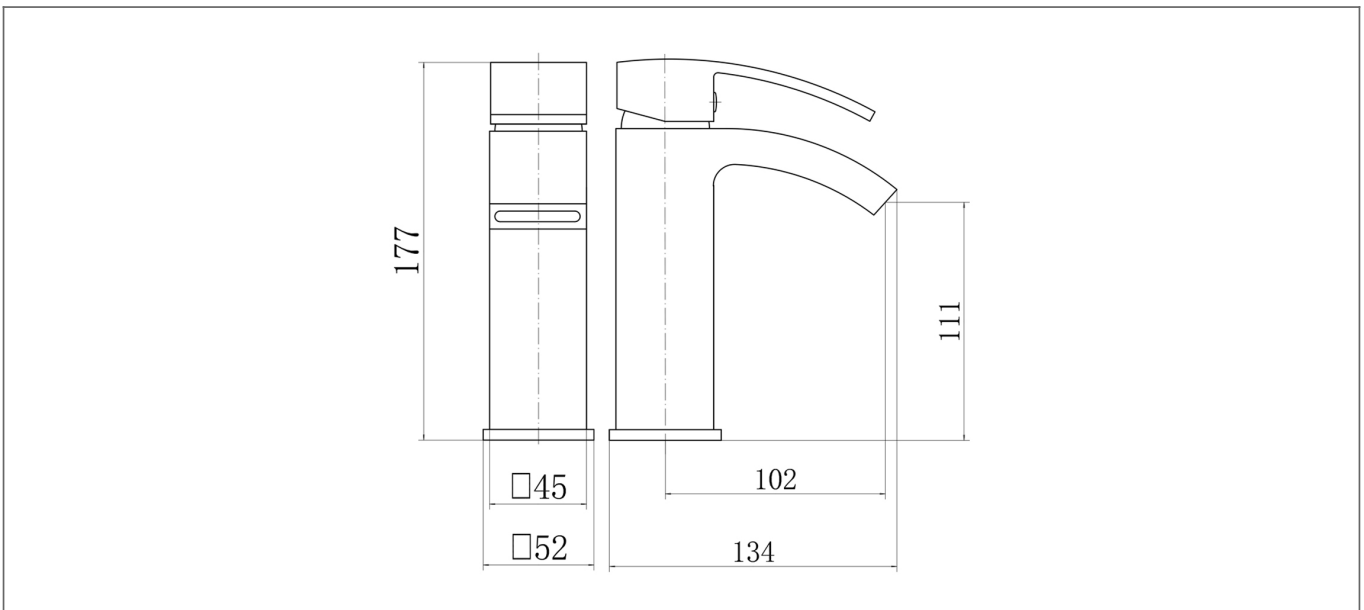

# Technical Datasheet

Product Code: TT1002

Product Description: **Trisen Mijas Mono Basin Mixer Black**

## Specification

Product Guarantee:	Lifetime
Barcode:	5056474517143
Material:	Brass
Handle Type:	Lever
Waste Included:	No
Number Of Tap Holes:	1
Projection (mm):	102
Flow Rate 0.1 Bar (L/min):	4.9
Flow Rate 0.5 Bar (L/min):	7.2
Flow Rate 1 Bar (L/min):	10.1
Flow Rate 2 Bar (L/min):	14.1
Flow Rate 3 Bar (L/min):	17.2
Colour:	Black

## Technical Drawing

Dimensions: All measurements are in millimetres and are subject to normal manufacturing variations.

Due to a continuing development programme to improve design and performance, we reserve all rights to vary specifications without prior notice. Please note, all accessories are for photographic purposes only.