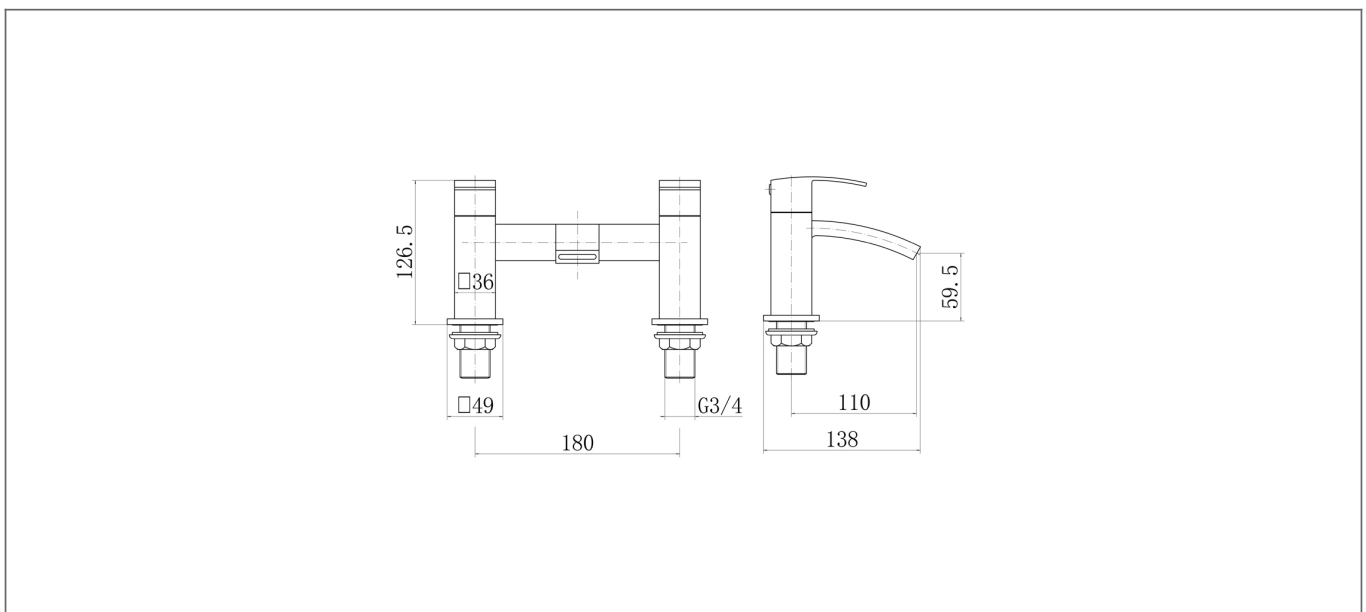

# Technical Datasheet

Product Code: TT1004

Product Description: Trisen Mijas Bath Filler Black

## Specification

Product Guarantee:	Lifetime
Barcode:	5056474517167
Material:	Brass
Handle Type:	Lever
Waste Included:	No
Number Of Tap Holes:	2
Projection (mm):	110
Flow Rate 0.1 Bar (L/min):	18.5
Flow Rate 0.5 Bar (L/min):	27.3
Flow Rate 1 Bar (L/min):	37.7
Flow Rate 2 Bar (L/min):	54.1
Flow Rate 3 Bar (L/min):	67.4
Colour:	Black

## Technical Drawing

Dimensions: All measurements are in millimetres and are subject to normal manufacturing variations.

Due to a continuing development programme to improve design and performance, we reserve all rights to vary specifications without prior notice. Please note, all accessories are for photographic purposes only.