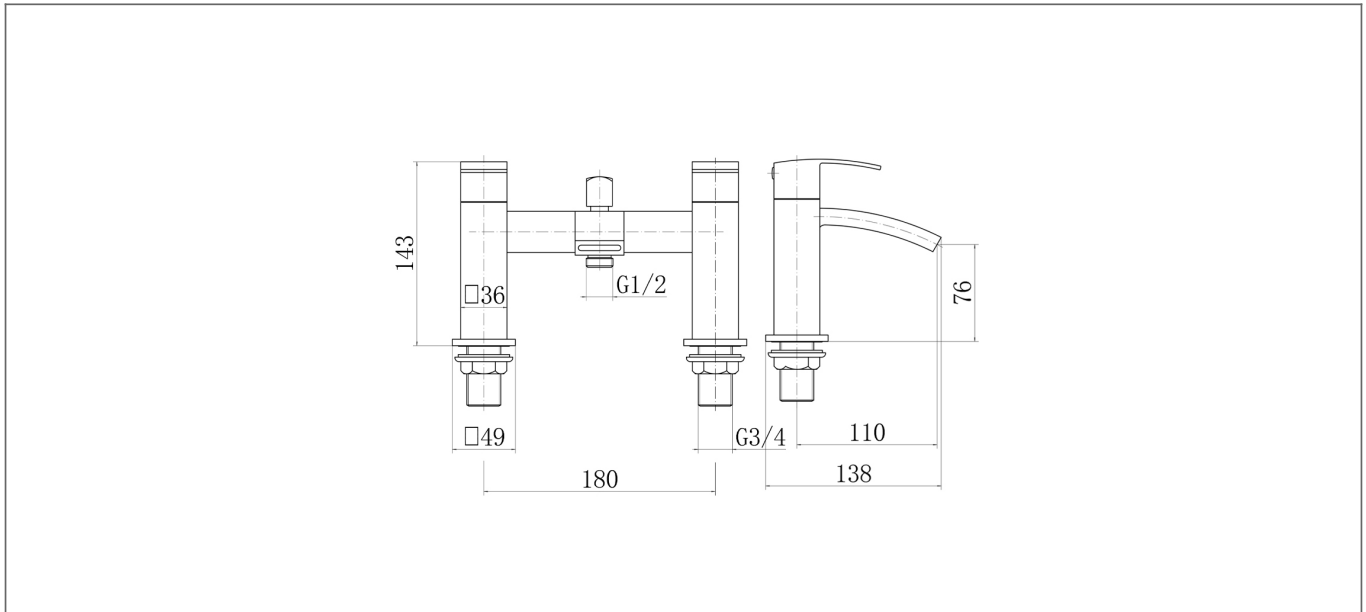

Technical Datasheet

Product Code: TT1003

Product Description: Trisen Mijas Bath Shower Mixer Cw Shower Kit Black

Specification

Product Guarantee:	Lifetime
Barcode:	5056474517150
Material:	Brass
Handle Type:	Lever
Tap Pressure:	Low Pressure
Min Operating Pressure:	0.1 Bar
Waste Included:	No
Number Of Tap Holes:	2
Projection (mm):	110
Flow Rate 0.1 Bar (L/min):	16.4
Flow Rate 0.5 Bar (L/min):	23.9
Flow Rate 1 Bar (L/min):	32.8
Flow Rate 2 Bar (L/min):	46
Flow Rate 3 Bar (L/min):	57
Flow Rate 4 Bar (L/min):	56
Flow Rate 5 Bar (L/min):	63.5
Colour:	Black

Dimensions: All measurements are in millimetres and are subject to normal manufacturing variations.

Due to a continuing development programme to improve design and performance, we reserve all rights to vary specifications without prior notice. Please note, all accessories are for photographic purposes only.

Technical Datasheet

Product Code: TT1003

Product Description: Trisen Mijas Bath Shower Mixer Cw Shower Kit Black

Technical Drawing

Dimensions: All measurements are in millimetres and are subject to normal manufacturing variations.