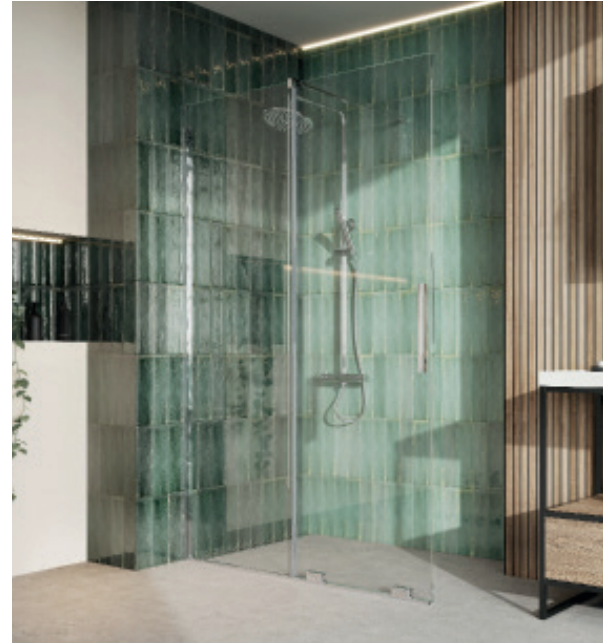

## Momentum 8mm Sliding Door 1400mm

Product Code: MO-DOOR-1400-P1 / MO-DOOR-1400-P2

**SCUDO**  
BEAUTIFUL BATHROOMS

0330 124 7290

sales@scudo.co.uk - www.scudo.co.uk

Scudo is the trading name of Harrison Bathrooms Ltd. Whilst we endeavour to ensure that the product information is accurate we accept no liability for any information given. All images are for illustration purposes only. Product images and specification are subject to change. Measurement are in millimetres and are nominal.

Product Name	MO-DOOR-1400
Product Description	Momentum 8mm Sliding Door 1400mm
Product Transportation	
Barcode	5060991250391
Country of origin	CH
Commodity code	7610100000
Product Measurements - PACK 1	
Product Weight (KG)	27.5
Product Width (mm)	1350-1390
Product Height (mm)	2000
Product Depth (mm)	8
Primary Packed Measurements - PACK 1	
Packaged Weight	29
Packed Height	2068
Packed Width	735
Packed Length	48
Product Measurements - PACK 2	
Product Weight (KG)	27.5
Product Width (mm)	1350-1390
Product Height (mm)	2000
Product Depth (mm)	8
Primary Packed Measurements - PACK 2	
Packaged Weight	29
Packed Height	2064
Packed Width	796
Packed Length	48

General Information	
Construction Material	Glass
Installation type	Wall Mounted
Colour / Finish	Clear glass
Enclosure Attributes	
Adjustment	1350-1390
Toughened Glass	Yes
Aqua-Shield (easy clean)	Yes
Hinge Type	Sliding
Door Type	Single
Frame Type	Frameless
Glass Type	Clear
Radius	N/a
Entry Width	573-613
Door in swing (°)	N/a
Door Out Swing (°)	N/a
Enclosure Shape	Straight
Glass Thickness (mm)	8mm
Profile Finish / Colour	N/a
Profile Material	N/a