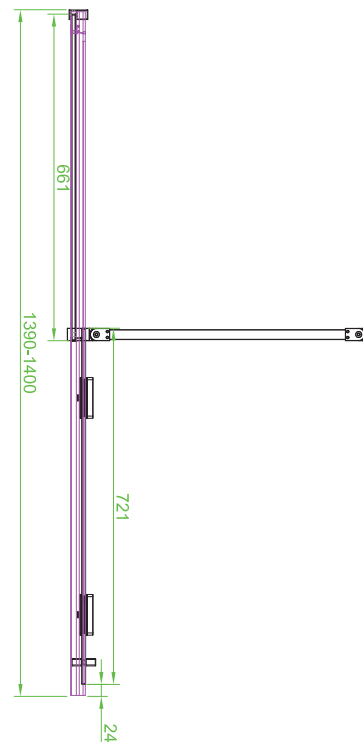

## Momentum 8mm Sliding Door 1400mm

Product Code: MO-DOOR-1400-P1 / MO-DOOR-1400-P2

**SCUDO**  
BEAUTIFUL BATHROOMS

0330 124 7290

sales@scudo.co.uk - www.scudo.co.uk

Scudo is the trading name of Harrison Bathrooms Ltd. Whilst we endeavour to ensure that the product information is accurate we accept no liability for any information given. All images are for illustration purposes only. Product images and specification are subject to change. Measurement are in millimetres and are nominal.

Product Name	MO-DOOR-1400
Product Description	Momentum 8mm Sliding Door 1400mm
Product Transportation	
Barcode	5060991250391
Country of origin	CH
Commodity code	7610100000
Product Measurements - PACK 1	
Product Weight (KG)	27.5
Product Width (mm)	1350-1390
Product Height (mm)	2000
Product Depth (mm)	8
Primary Packed Measurements - PACK 1	
Packaged Weight	29
Packed Height	2068
Packed Width	735
Packed Length	48
Product Measurements - PACK 2	
Product Weight (KG)	27.5
Product Width (mm)	1350-1390
Product Height (mm)	2000
Product Depth (mm)	8
Primary Packed Measurements - PACK 2	
Packaged Weight	29
Packed Height	2064
Packed Width	796
Packed Length	48

General Information	
Construction Material	Glass
Installation type	Wall Mounted
Colour / Finish	Clear glass
Enclosure Attributes	
Adjustment	1350-1390
Toughened Glass	Yes
Aqua-Shield (easy clean)	Yes
Hinge Type	Sliding
Door Type	Single
Frame Type	Frameless
Glass Type	Clear
Radius	N/a
Entry Width	573-613
Door in swing (°)	N/a
Door Out Swing (°)	N/a
Enclosure Shape	Straight
Glass Thickness (mm)	8mm
Profile Finish / Colour	N/a
Profile Material	N/a

**Dimensions**  
(measurements in mm)