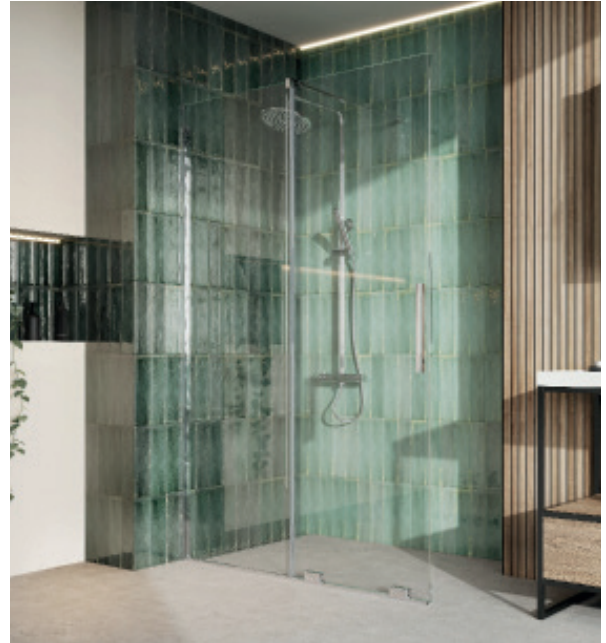

PRODUCT DATA SHEET

Momentum 8mm Sliding Door 1500mm

Product Code: MO-DOOR-1500-P1 / MO-DOOR-1500-P2

SCUDO
BEAUTIFUL BATHROOMS

0330 124 7290

sales@scudo.co.uk - www.scudo.co.uk

Scudo is the trading name of Harrison Bathrooms Ltd. Whilst we endeavour to ensure that the product information is accurate we accept no liability for any information given. All images are for illustration purposes only. Product images and specification are subject to change. Measurement are in millimetres and are nominal.

Product Name	MO-DOOR-1500
Product Description	Momentum 8mm Sliding Door 1500mm
Product Transportation	
Barcode	5060991250391
Country of origin	CH
Commodity code	7610100000
Product Measurements - PACK 1	
Product Weight (KG)	29.5
Product Width (mm)	1450-1490
Product Height (mm)	2000
Product Depth (mm)	8
Primary Packed Measurements - PACK 1	
Packaged Weight	31
Packed Height	2068
Packed Width	785
Packed Length	48
Product Measurements - PACK 2	
Product Weight (KG)	29.5
Product Width (mm)	1450-1490
Product Height (mm)	2000
Product Depth (mm)	8
Primary Packed Measurements - PACK 2	
Packaged Weight	31
Packed Height	2064
Packed Width	846
Packed Length	48

General Information	
Construction Material	Glass
Installation type	Wall Mounted
Colour / Finish	Clear glass
Enclosure Attributes	
Adjustment	1450-1490
Toughened Glass	Yes
Aqua-Shield (easy clean)	Yes
Hinge Type	Sliding
Door Type	Single
Frame Type	Frameless
Glass Type	Clear
Radius	N/a
Entry Width	632-672
Door in swing (°)	N/a
Door Out Swing (°)	N/a
Enclosure Shape	Straight
Glass Thickness (mm)	8mm
Profile Finish / Colour	N/a
Profile Material	N/a