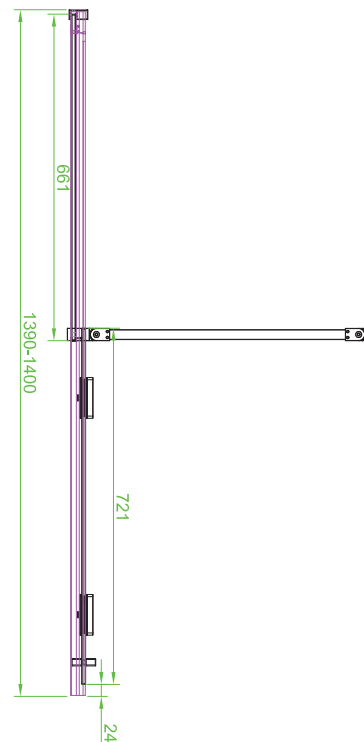

PRODUCT DATA SHEET

Momentum 8mm Sliding Door 1500mm

Product Code: MO-DOOR-1500-P1 / MO-DOOR-1500-P2

SCUDO
BEAUTIFUL BATHROOMS

0330 124 7290

sales@scudo.co.uk - www.scudo.co.uk

Scudo is the trading name of Harrison Bathrooms Ltd. Whilst we endeavour to ensure that the product information is accurate we accept no liability for any information given. All images are for illustration purposes only. Product images and specification are subject to change. Measurement are in millimetres and are nominal.

Product Name	MO-DOOR-1500
Product Description	Momentum 8mm Sliding Door 1500mm
Product Transportation	
Barcode	5060991250391
Country of origin	CH
Commodity code	7610100000
Product Measurements - PACK 1	
Product Weight (KG)	29.5
Product Width (mm)	1450-1490
Product Height (mm)	2000
Product Depth (mm)	8
Primary Packed Measurements - PACK 1	
Packaged Weight	31
Packed Height	2068
Packed Width	785
Packed Length	48
Product Measurements - PACK 2	
Product Weight (KG)	29.5
Product Width (mm)	1450-1490
Product Height (mm)	2000
Product Depth (mm)	8
Primary Packed Measurements - PACK 2	
Packaged Weight	31
Packed Height	2064
Packed Width	846
Packed Length	48

General Information	
Construction Material	Glass
Installation type	Wall Mounted
Colour / Finish	Clear glass
Enclosure Attributes	
Adjustment	1450-1490
Toughened Glass	Yes
Aqua-Shield (easy clean)	Yes
Hinge Type	Sliding
Door Type	Single
Frame Type	Frameless
Glass Type	Clear
Radius	N/a
Entry Width	632-672
Door in swing (°)	N/a
Door Out Swing (°)	N/a
Enclosure Shape	Straight
Glass Thickness (mm)	8mm
Profile Finish / Colour	N/a
Profile Material	N/a

Dimensions
(measurements in mm)

LIFETIME GUARANTEE

We are confident in our products and we want our customer to be, we proudly give a lifetime guarantee on our taps and showers, further details can be found on our website