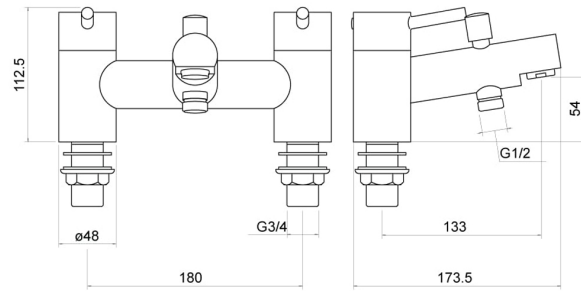

Technical Datasheet

Product Code: TT704

Product Description: **Grove Chrome Bath Shower Mixer With Kit**

Specification

Product Guarantee:	Lifetime
Barcode:	5056474502286
Material:	Brass
Handle Type:	Lever
Tap Pressure:	Low Pressure
Min Operating Pressure:	0.2 Bar
Number Of Tap Holes:	2
Approvals:	WRAS Approved
Projection (mm):	173.5
Flow Rate 0.1 Bar (L/min):	16.6
Flow Rate 0.5 Bar (L/min):	25
Flow Rate 1 Bar (L/min):	35.4
Flow Rate 2 Bar (L/min):	51.3
Flow Rate 3 Bar (L/min):	64
Colour:	Chrome

Dimensions: All measurements are in millimetres and are subject to normal manufacturing variations.

Due to a continuing development programme to improve design and performance, we reserve all rights to vary specifications without prior notice. Please note, all accessories are for photographic purposes only.

Technical Datasheet

Product Code: TT704

Product Description: **Grove Chrome Bath Shower Mixer With Kit**

Technical Drawing

Dimensions: All measurements are in millimetres and are subject to normal manufacturing variations.