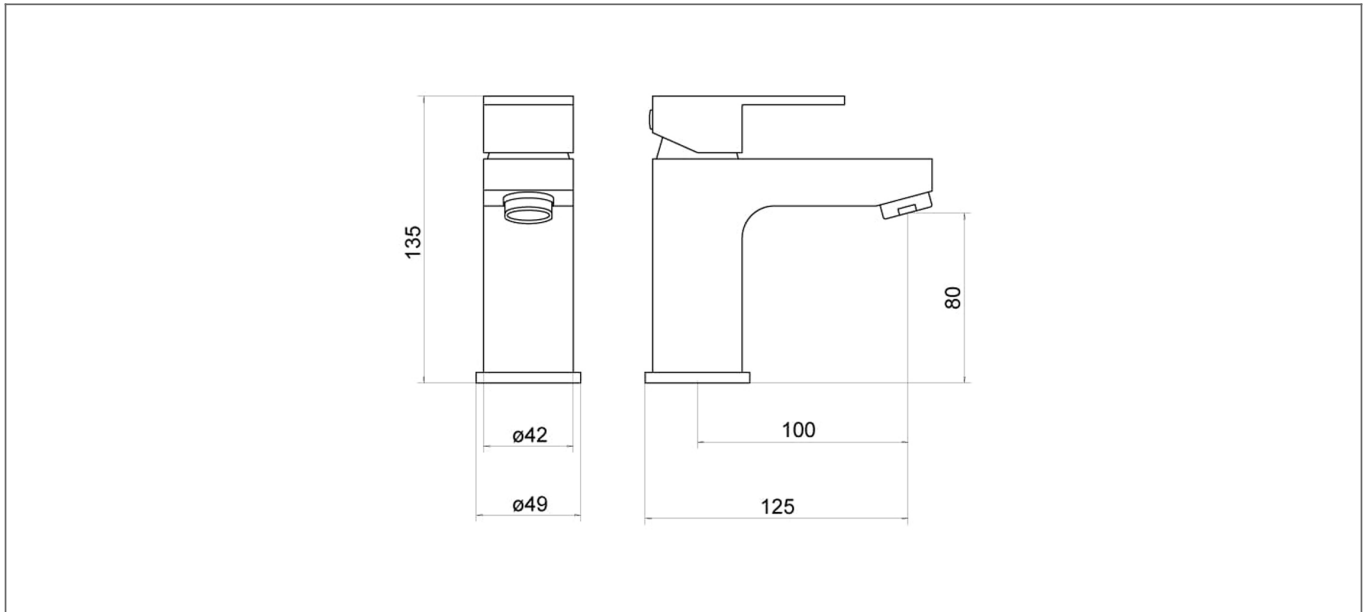

Technical Datasheet

Product Code: TT902

Product Description: **Hiron Chrome Mono Basin Mixer**

Specification

Product Guarantee:	Lifetime
Barcode:	5056474502354
Material:	Brass
Handle Type:	Lever
Tap Pressure:	Low Pressure
Min Operating Pressure:	0.2 Bar
Waste Included:	No
Number Of Tap Holes:	1
Approvals:	WRAS Approved
Projection (mm):	100
Flow Rate 0.1 Bar (L/min):	6.2
Flow Rate 0.5 Bar (L/min):	9.2
Flow Rate 1 Bar (L/min):	12.7
Flow Rate 2 Bar (L/min):	17.8
Flow Rate 3 Bar (L/min):	21.6
Colour:	Chrome

Dimensions: All measurements are in millimetres and are subject to normal manufacturing variations.

Due to a continuing development programme to improve design and performance, we reserve all rights to vary specifications without prior notice. Please note, all accessories are for photographic purposes only.

Technical Datasheet

Product Code: TT902

Product Description: **Hiron Chrome Mono Basin Mixer**

Technical Drawing

Dimensions: All measurements are in millimetres and are subject to normal manufacturing variations.