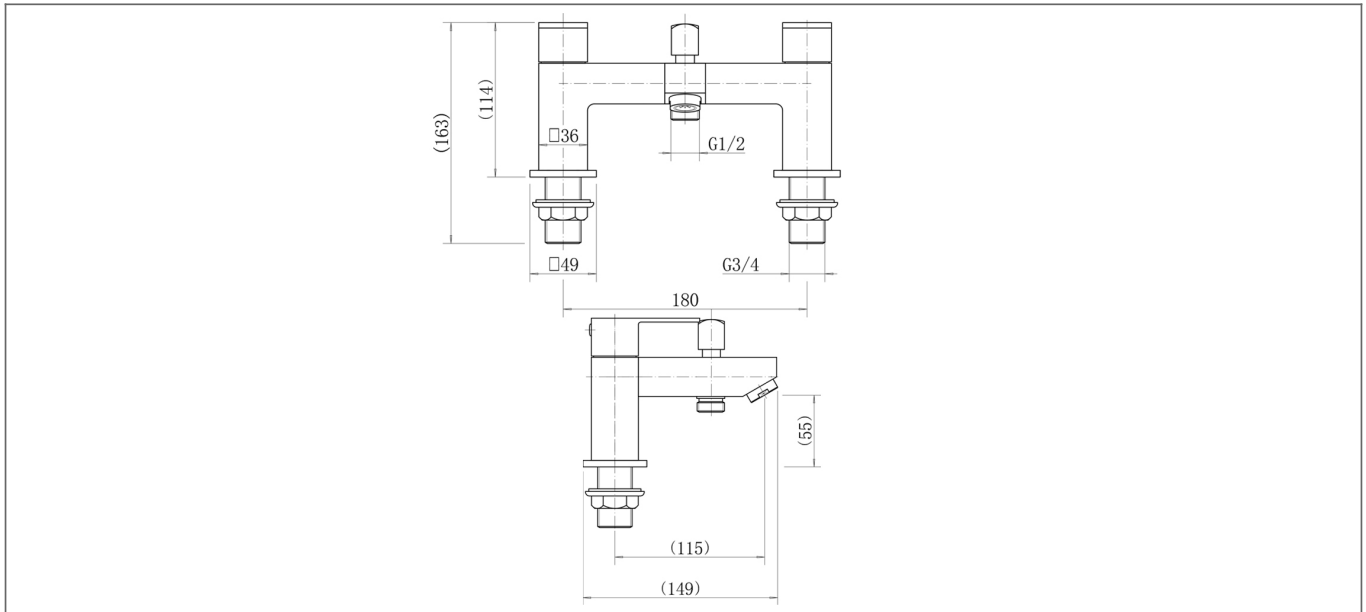

Technical Datasheet

Product Code: TT904

Product Description: **Hirono Chrome Bath Shower Mixer With Kit**

Specification

Product Guarantee:	Lifetime
Barcode:	5056474502361
Material:	Brass
Handle Type:	Lever
Tap Pressure:	Low Pressure
Min Operating Pressure:	0.2 Bar
Number Of Tap Holes:	2
Approvals:	WRAS Approved
Projection (mm):	149
Flow Rate 0.1 Bar (L/min):	15.6
Flow Rate 0.5 Bar (L/min):	25.9
Flow Rate 1 Bar (L/min):	36
Flow Rate 2 Bar (L/min):	51.3
Flow Rate 3 Bar (L/min):	61.9
Colour:	Chrome

Dimensions: All measurements are in millimetres and are subject to normal manufacturing variations.

Due to a continuing development programme to improve design and performance, we reserve all rights to vary specifications without prior notice. Please note, all accessories are for photographic purposes only.

Technical Datasheet

Product Code: TT904

Product Description: **Hirono Chrome Bath Shower Mixer With Kit**

Technical Drawing

Dimensions: All measurements are in millimetres and are subject to normal manufacturing variations.